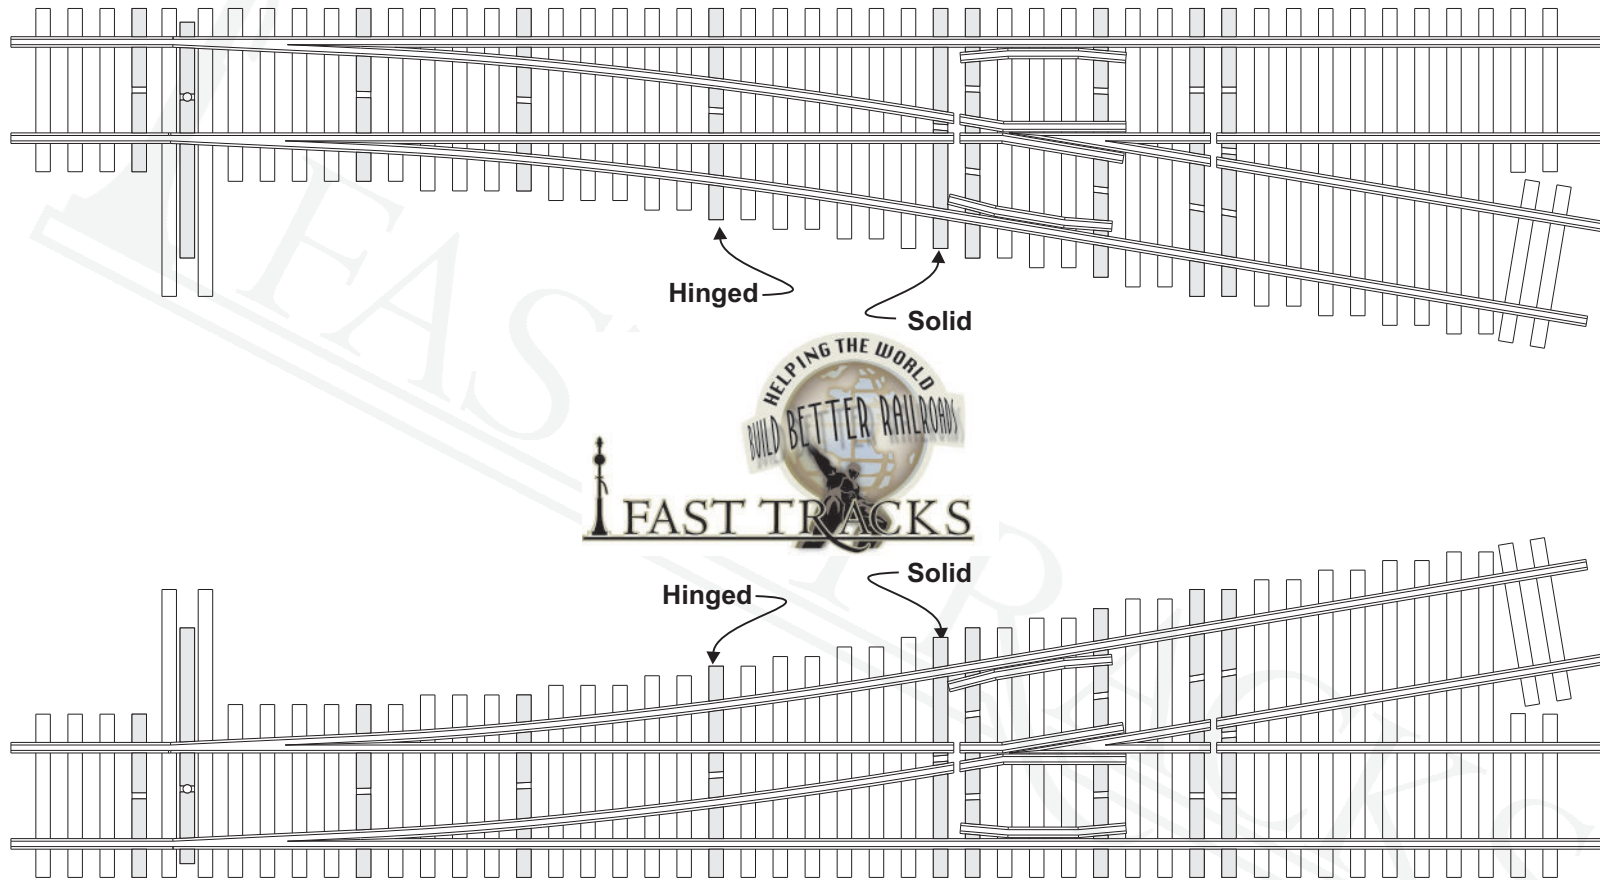

TT Scale, #6 Turnout

P/N: AF-TT-T-6-MExx

www.handlaidtrack.com

All content copyright © 2014 Fast Tracks, All rights reserved.