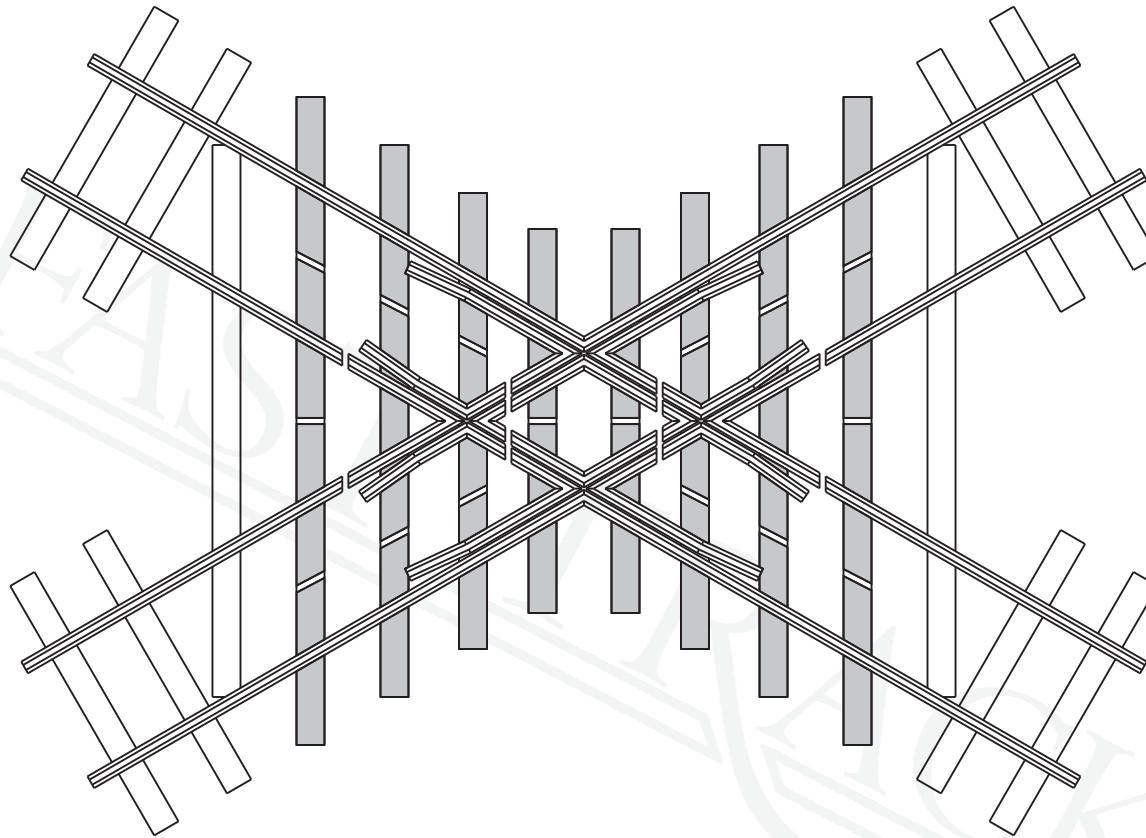

# On30 60° Crossing

P/N: AF-On30-X-60-MExx

[www.handlaidtrack.com](http://www.handlaidtrack.com)

All content copyright © 2016 Fast Tracks, All rights reserved.