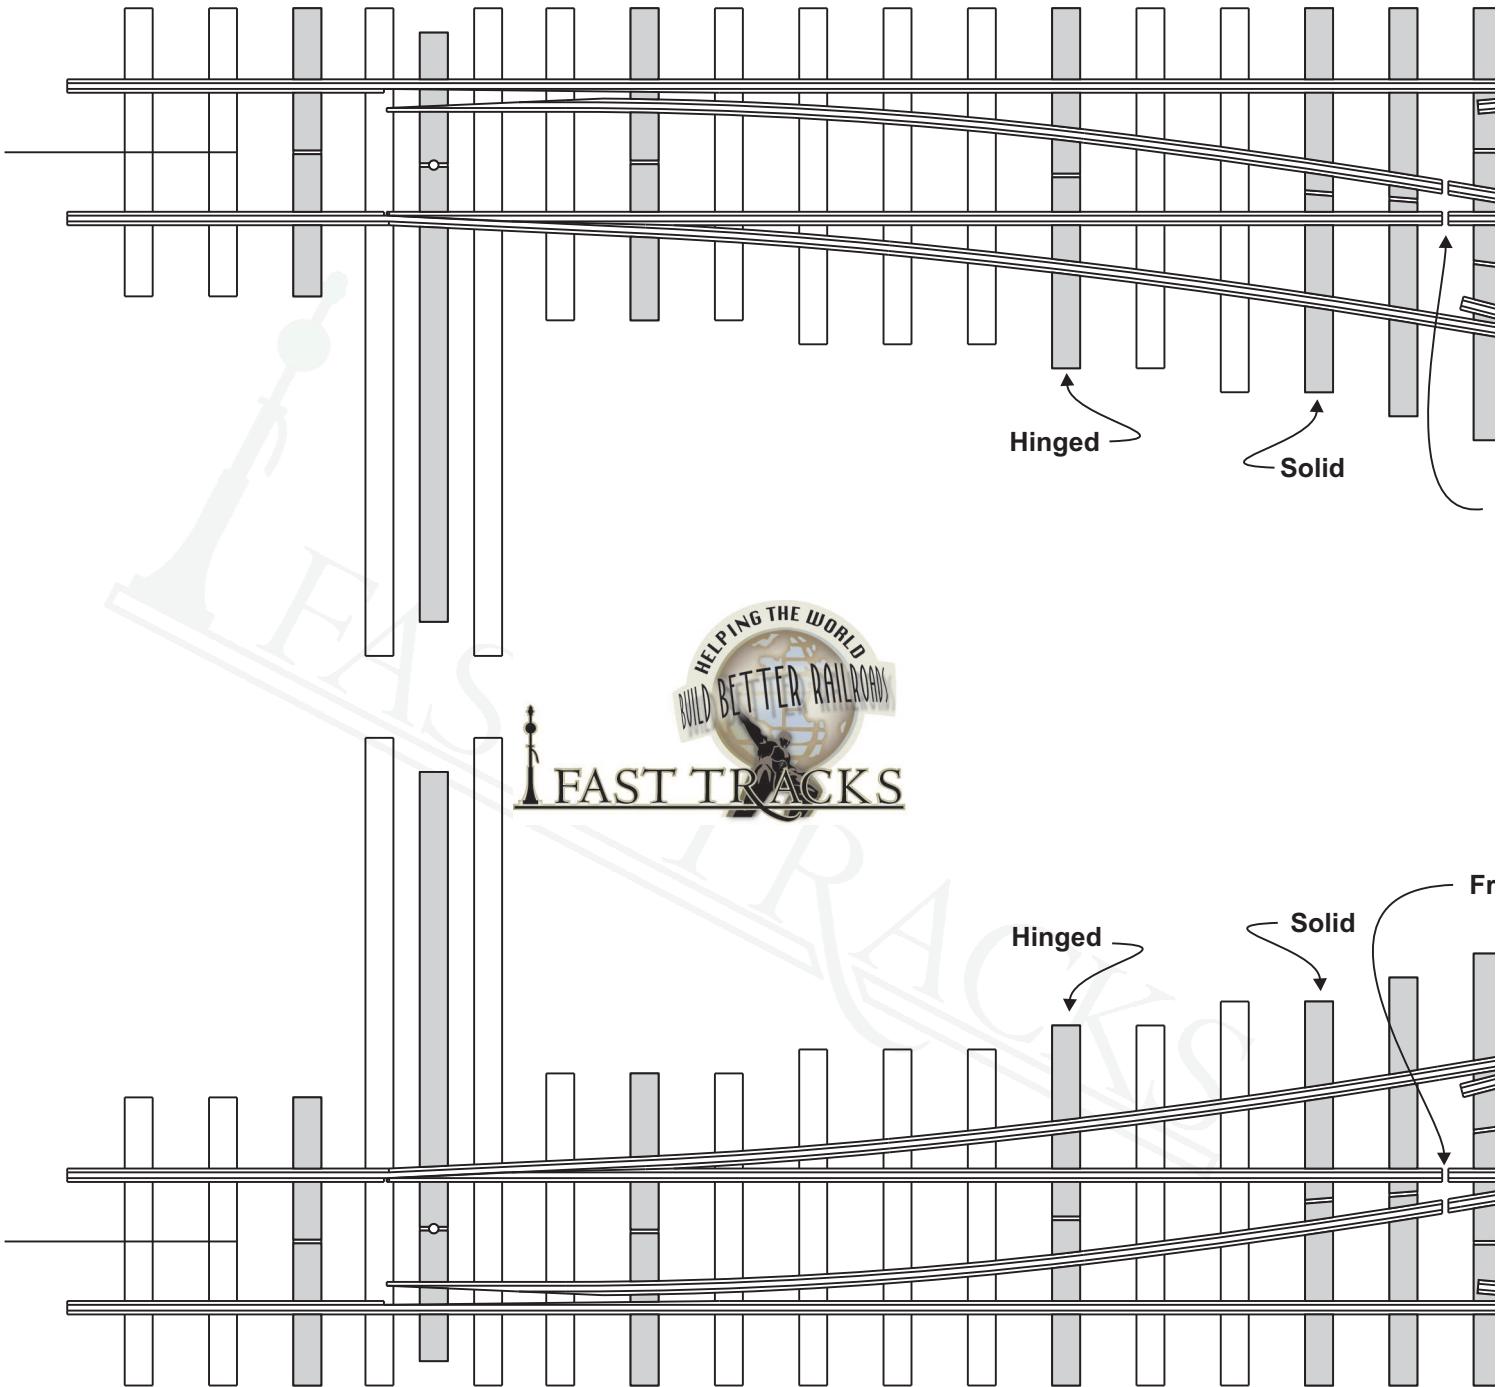

(1, 1)

On30 #6 Turnout

P/N: AF-On30-T-6-MExx

www.handlaidtrack.com All content copyright © 2013 Fast Tracks, All rights reserved.