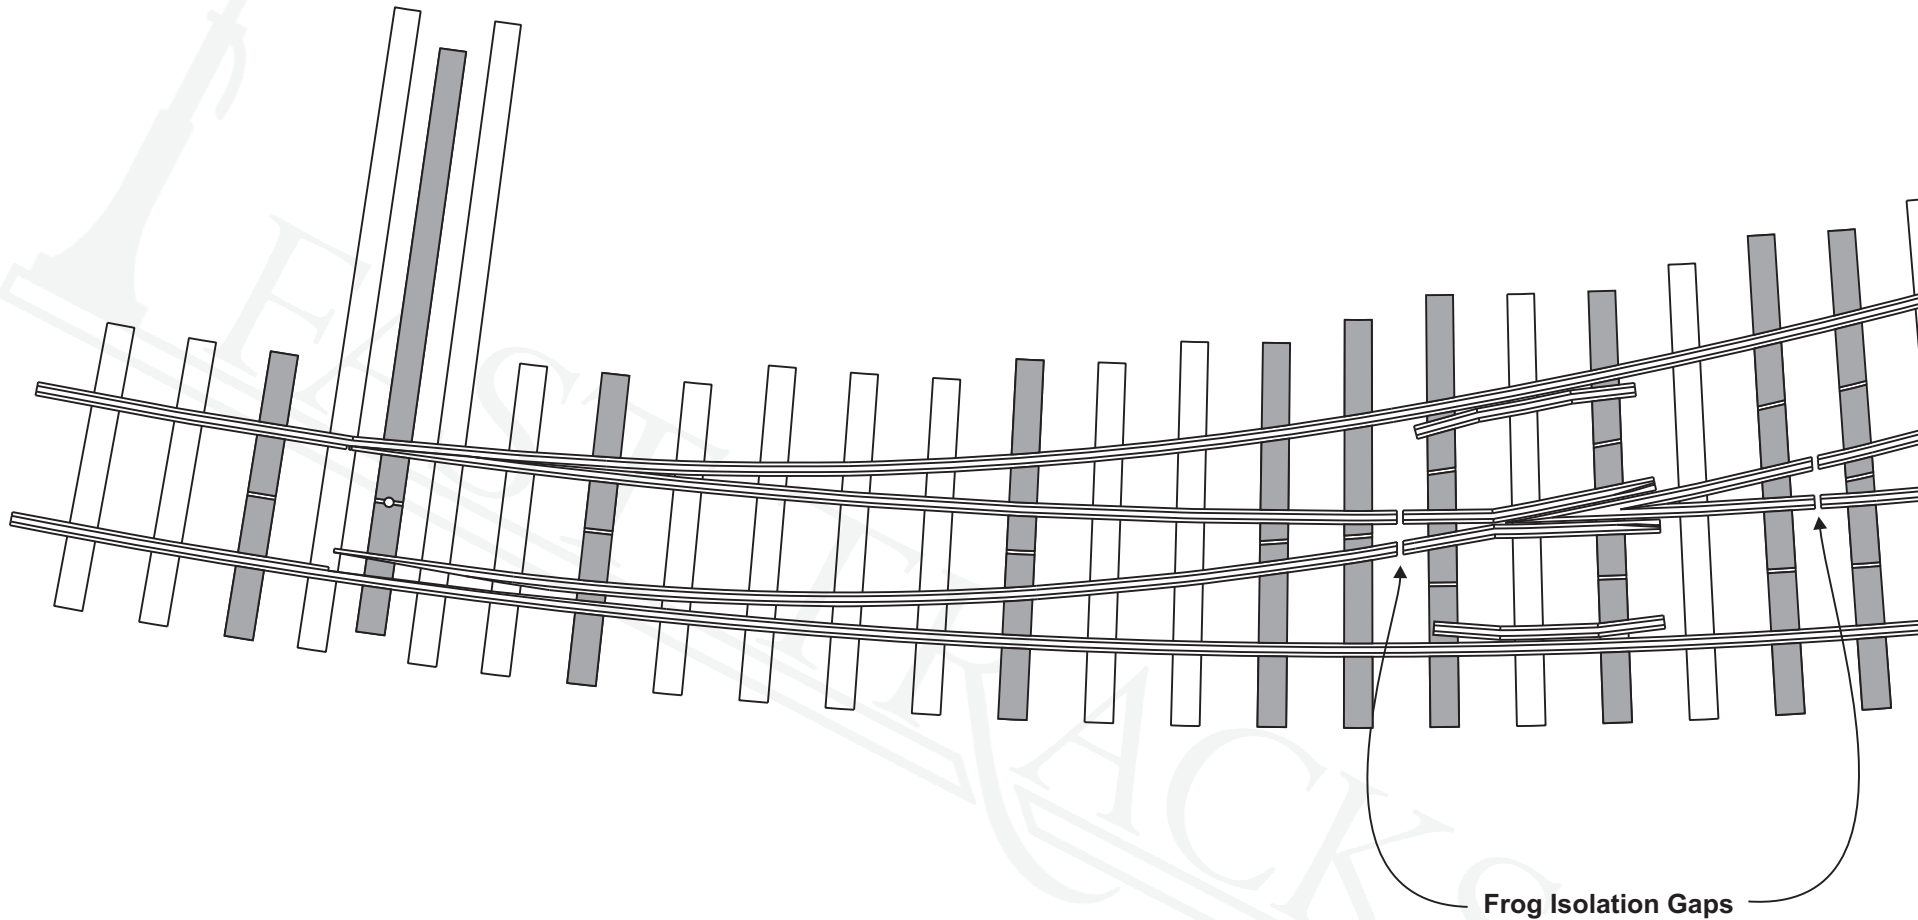

On30, #6 Curved Turnout 36"/24"R RIGHT P/N: AF-On30-R-6-36-24-MExx

www.handlaidtrack.com

All content copyright © 2023 Fast Tracks, All rights reserved.

On30, #6 Curved Turnout 36"/24"R LEFT

P/N: AF-On30-R-6-36-24-MExx