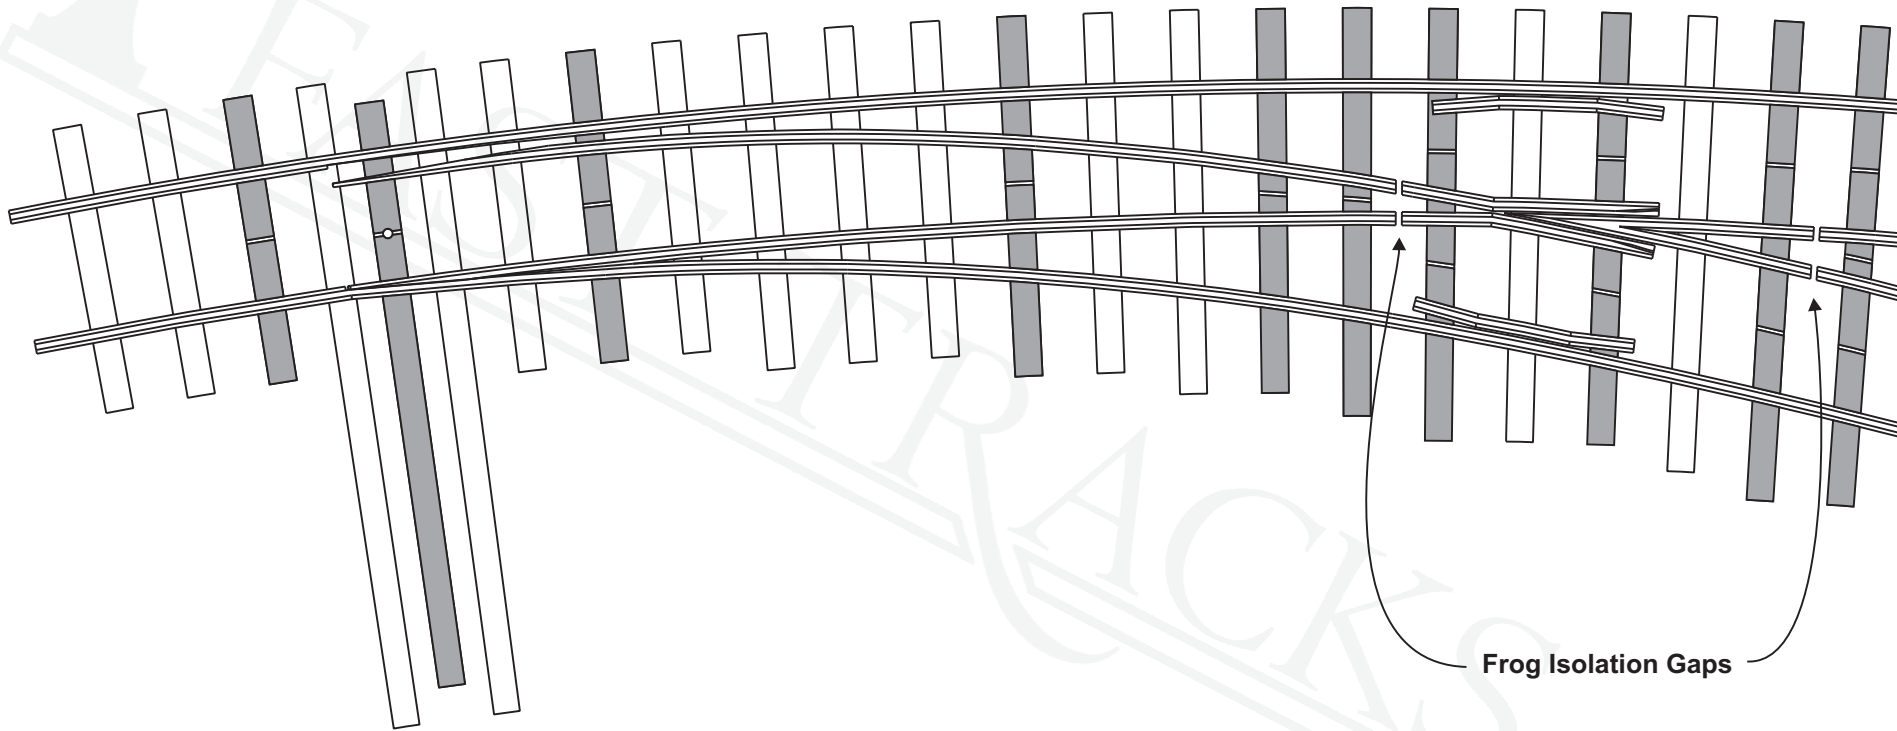

On30, #6 Curved Turnout 36"/24"R RIGHT P/N: AF-On30-R-6-36-24-MExx

www.handlaidtrack.com

All content copyright © 2023 Fast Tracks, All rights reserved.

On30, #6 Curved Turnout 36"/24"R LEFT

P/N: AF-On30-R-6-36-24-MExx