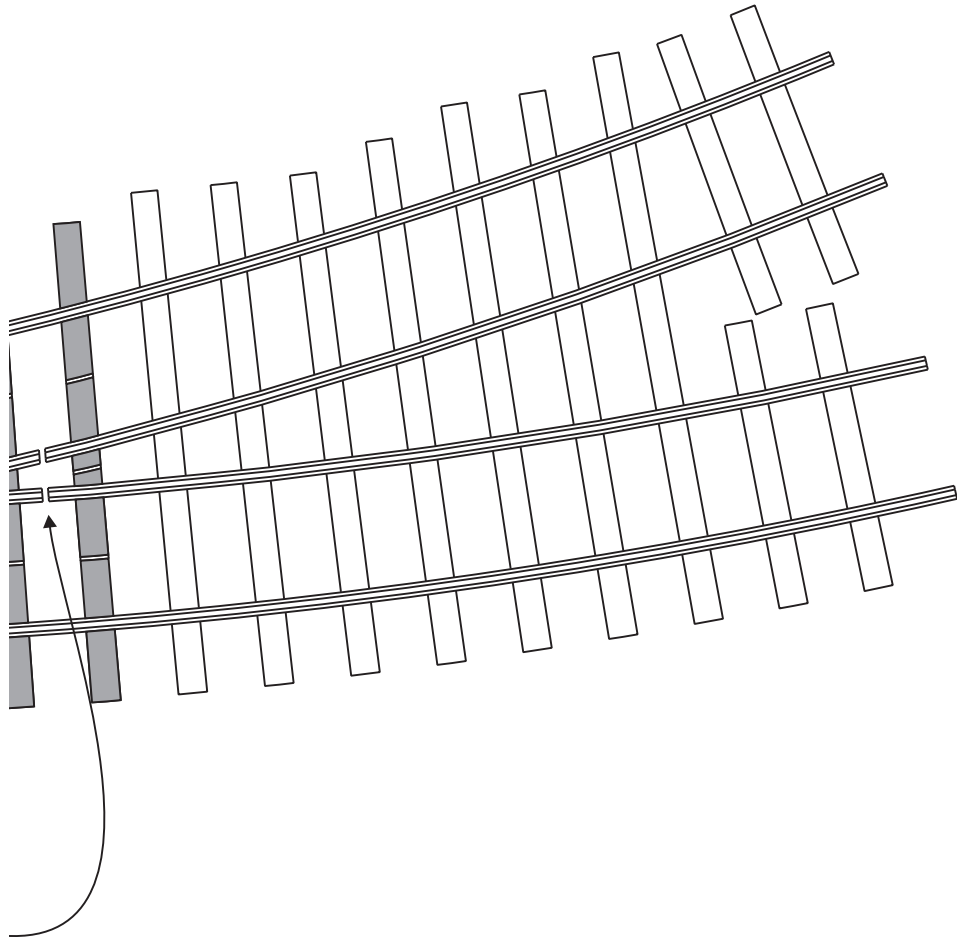

On30, #6 Curved Turnout 32"/23"R LEFT

P/N: AF-On30-R-6-32-23-MExx

www.handlaidtrack.com

All content copyright © 2023 Fast Tracks, All rights reserved.

(2, 1)

On30, #6 Curved Turnout 32"/23"R RIGHT P/N: AF-On30-R-6-32-23-MExx