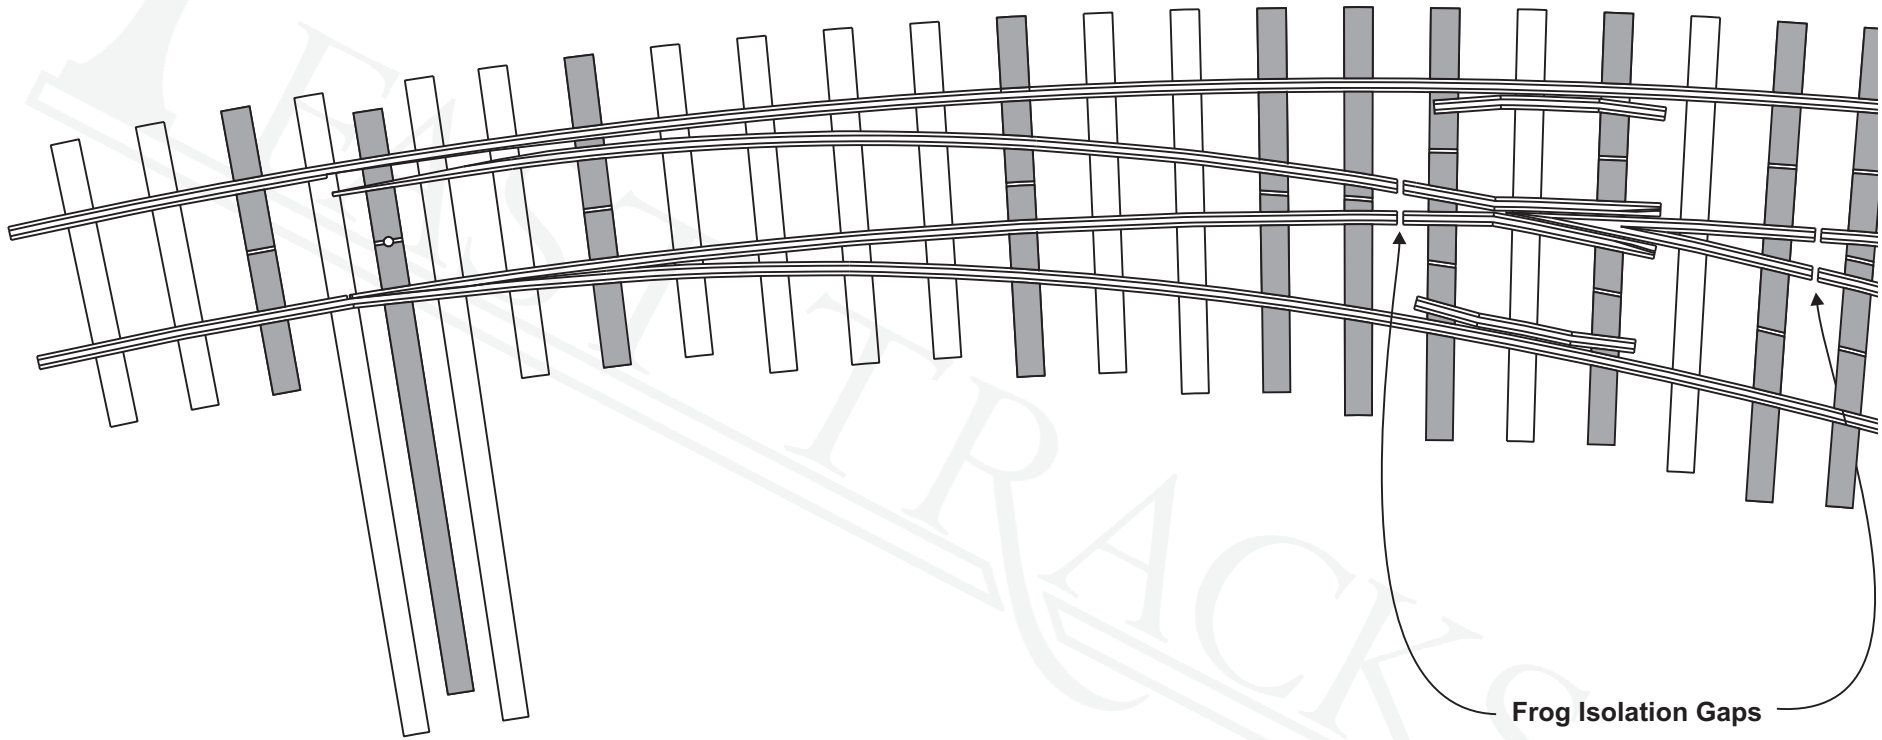

On30, #6 Curved Turnout 32"/23"R LEFT

P/N: AF-On30-R-6-32-23-MExx

www.handlaidtrack.com

All content copyright © 2023 Fast Tracks, All rights reserved.

(2, 1)

On30, #6 Curved Turnout 32"/23"R RIGHT P/N: AF-On30-R-6-32-23-MExx