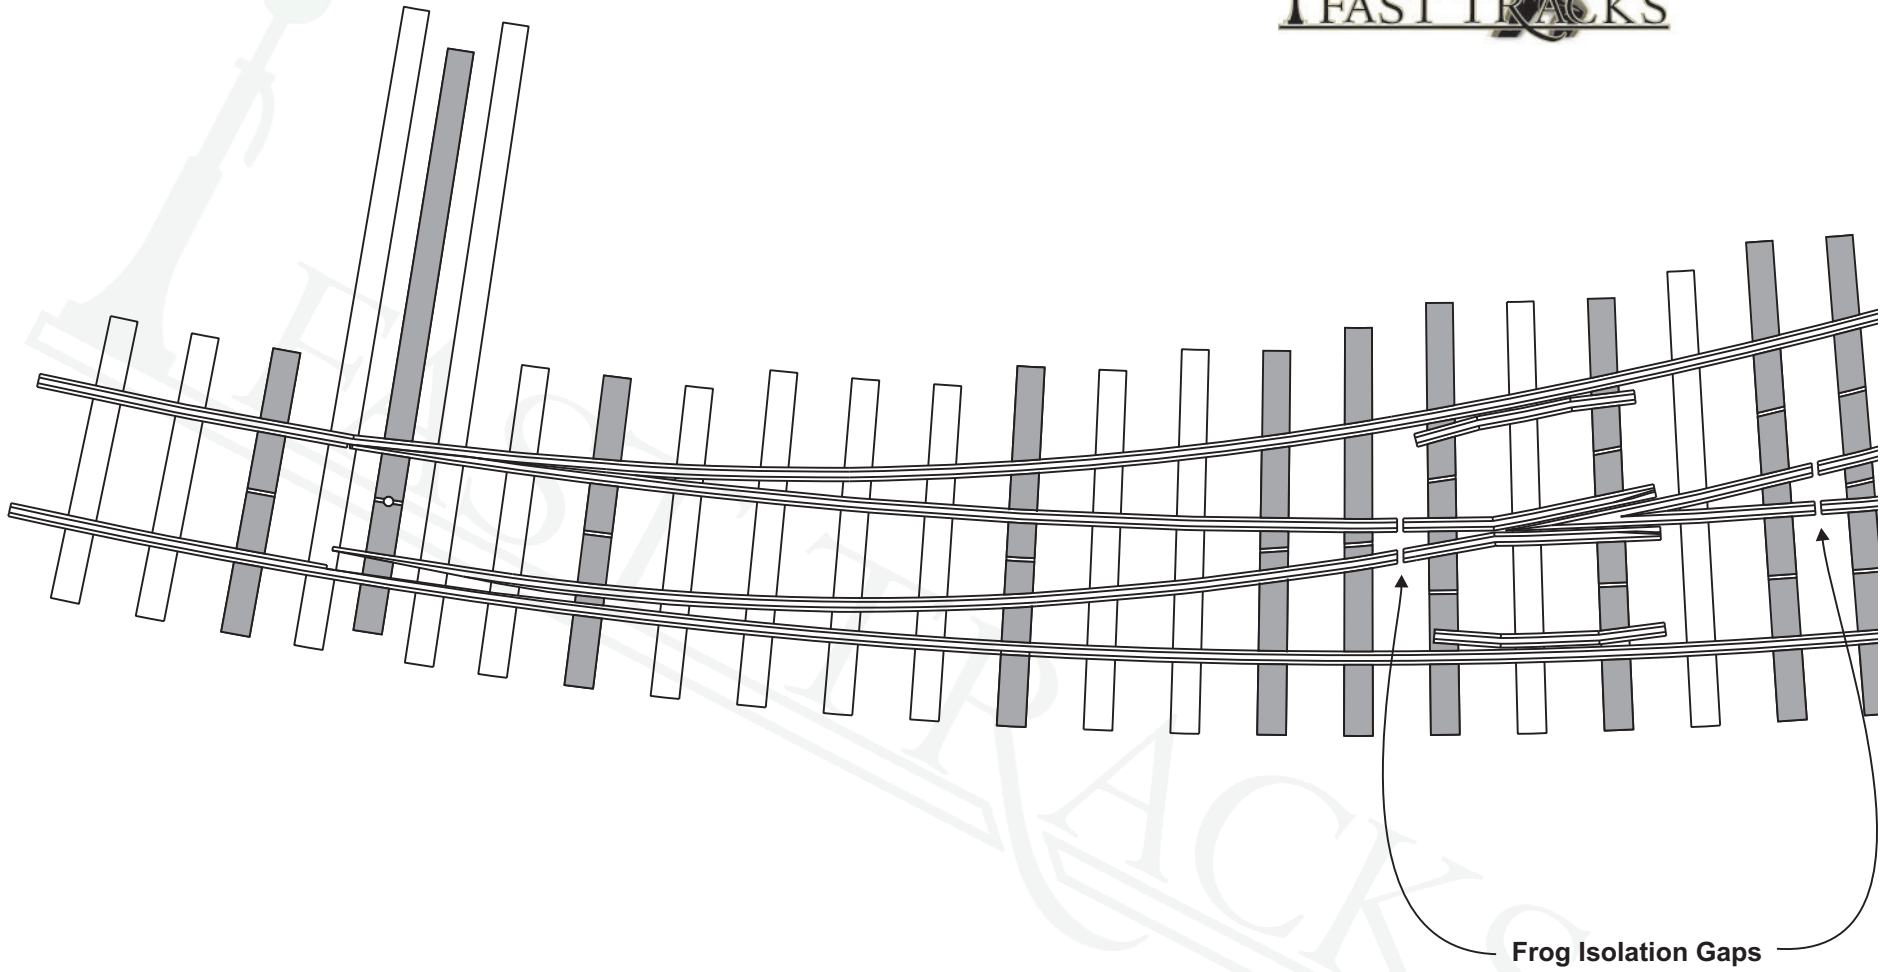

On30, #6 Curved Turnout 32"/23"R LEFT

P/N: AF-On30-R-6-32-23-MExx

www.handlaidtrack.com

All content copyright © 2023 Fast Tracks, All rights reserved.

(2, 1)

On30, #6 Curved Turnout 32"/23"R RIGHT P/N: AF-On30-R-6-32-23-MExx