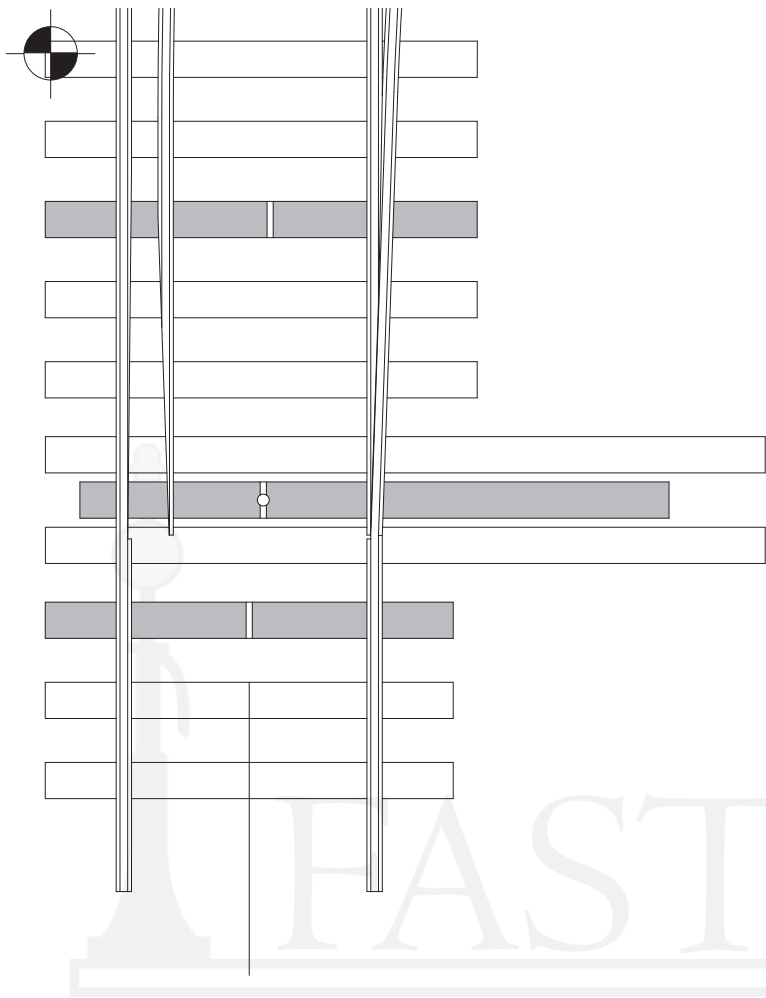

FAST TRACKS