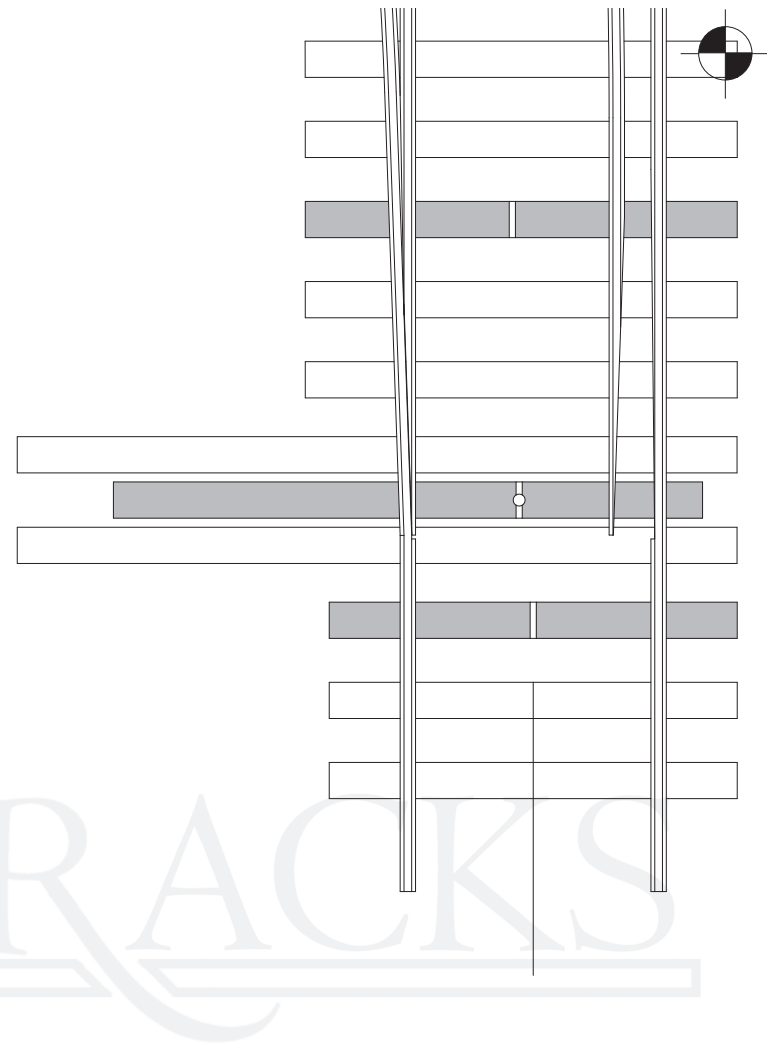

FAST TRACKS