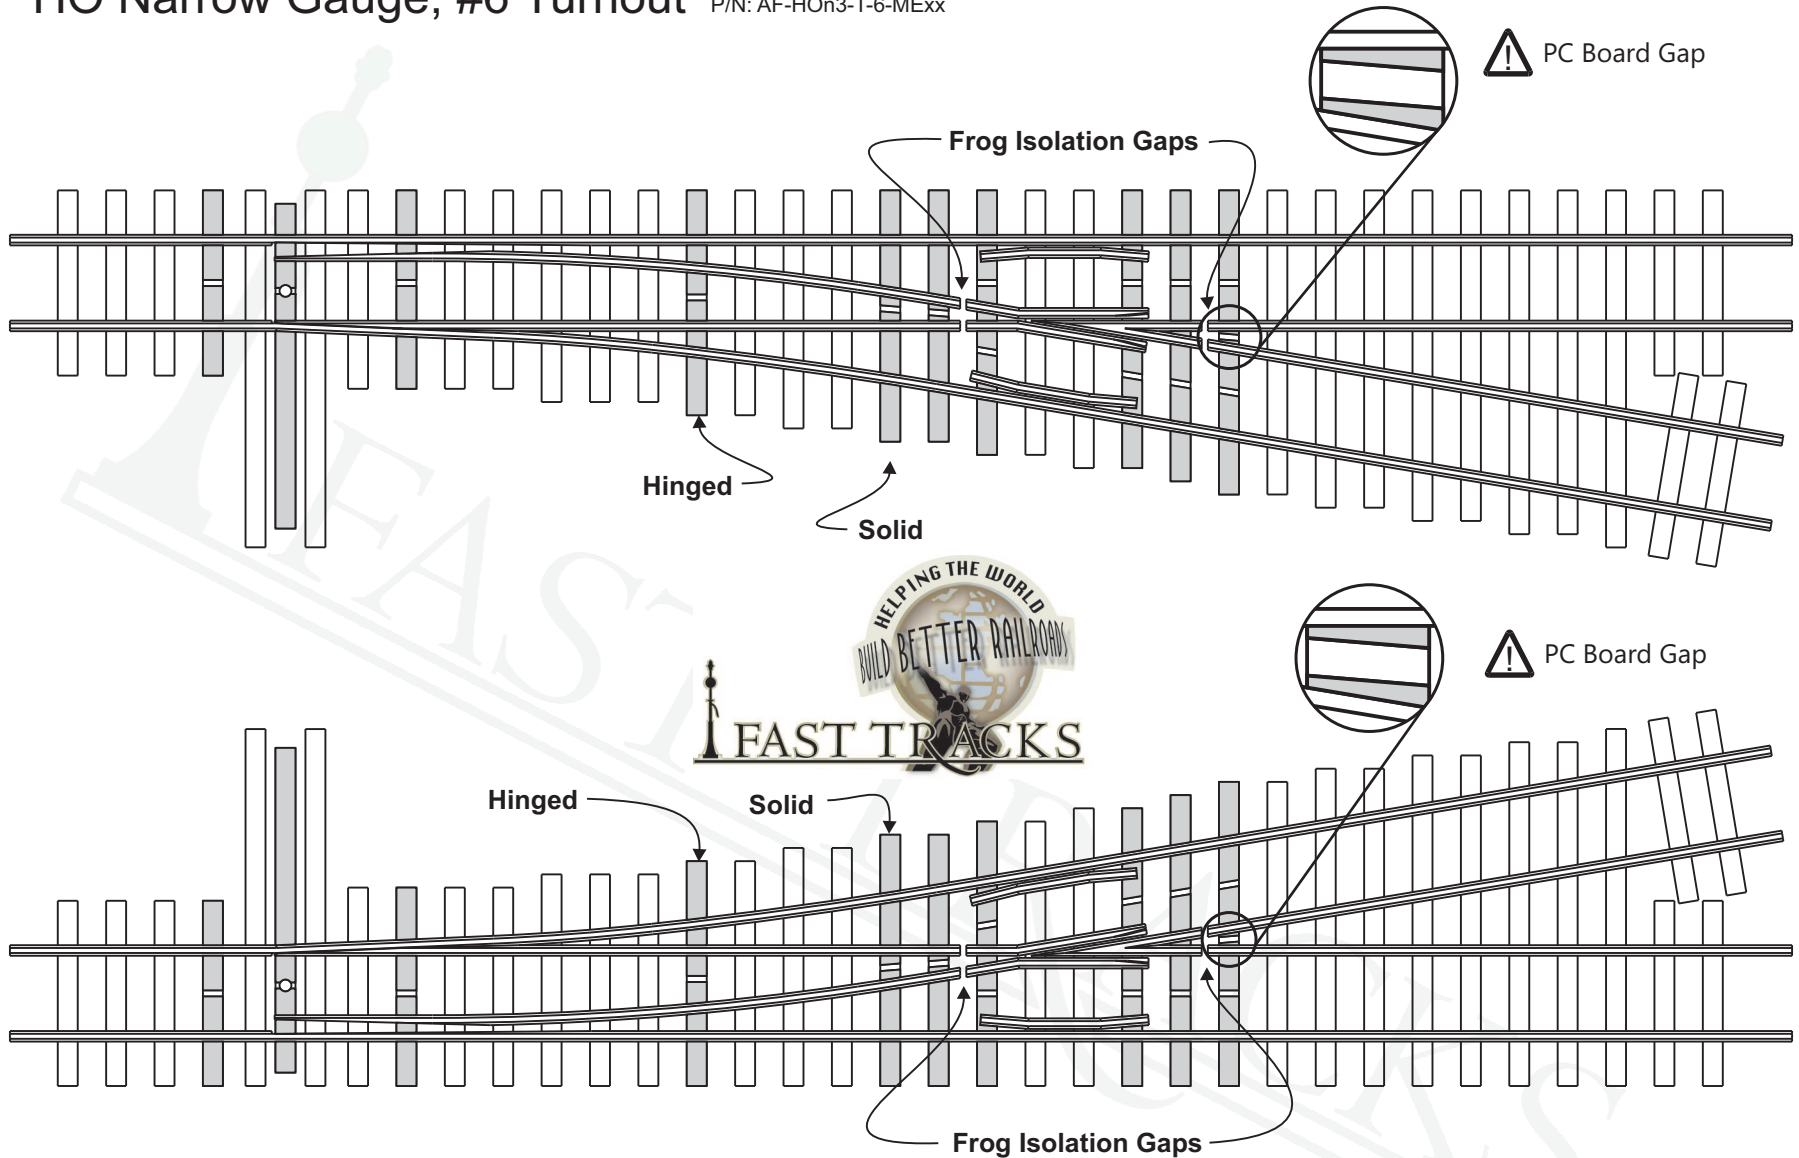

# HO Narrow Gauge, #6 Turnout

P/N: AF-HOn3-T-6-MExx

[www.handlaidtrack.com](http://www.handlaidtrack.com)

All content copyright © 2014 Fast Tracks, All rights reserved.