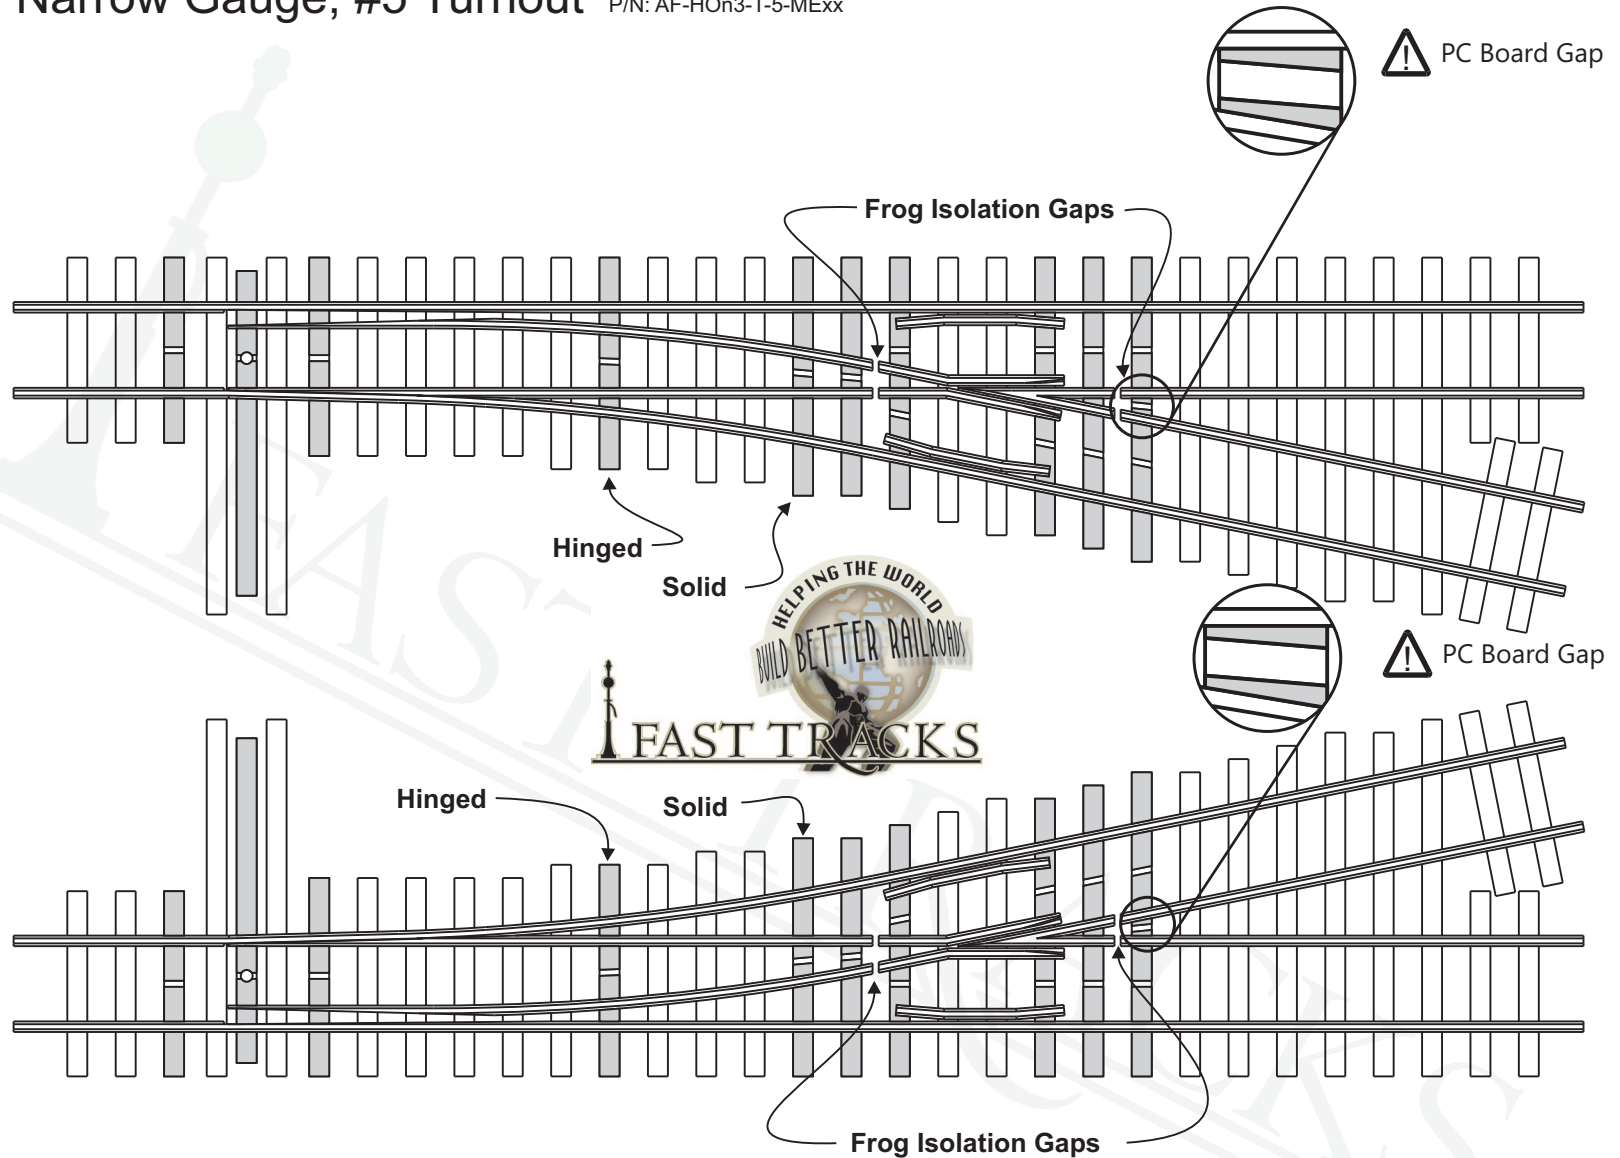

# HO Narrow Gauge, #5 Turnout

P/N: AF-HOn3-T-5-MExx

[www.handlaidtrack.com](http://www.handlaidtrack.com)

All content copyright © 2014 Fast Tracks, All rights reserved.