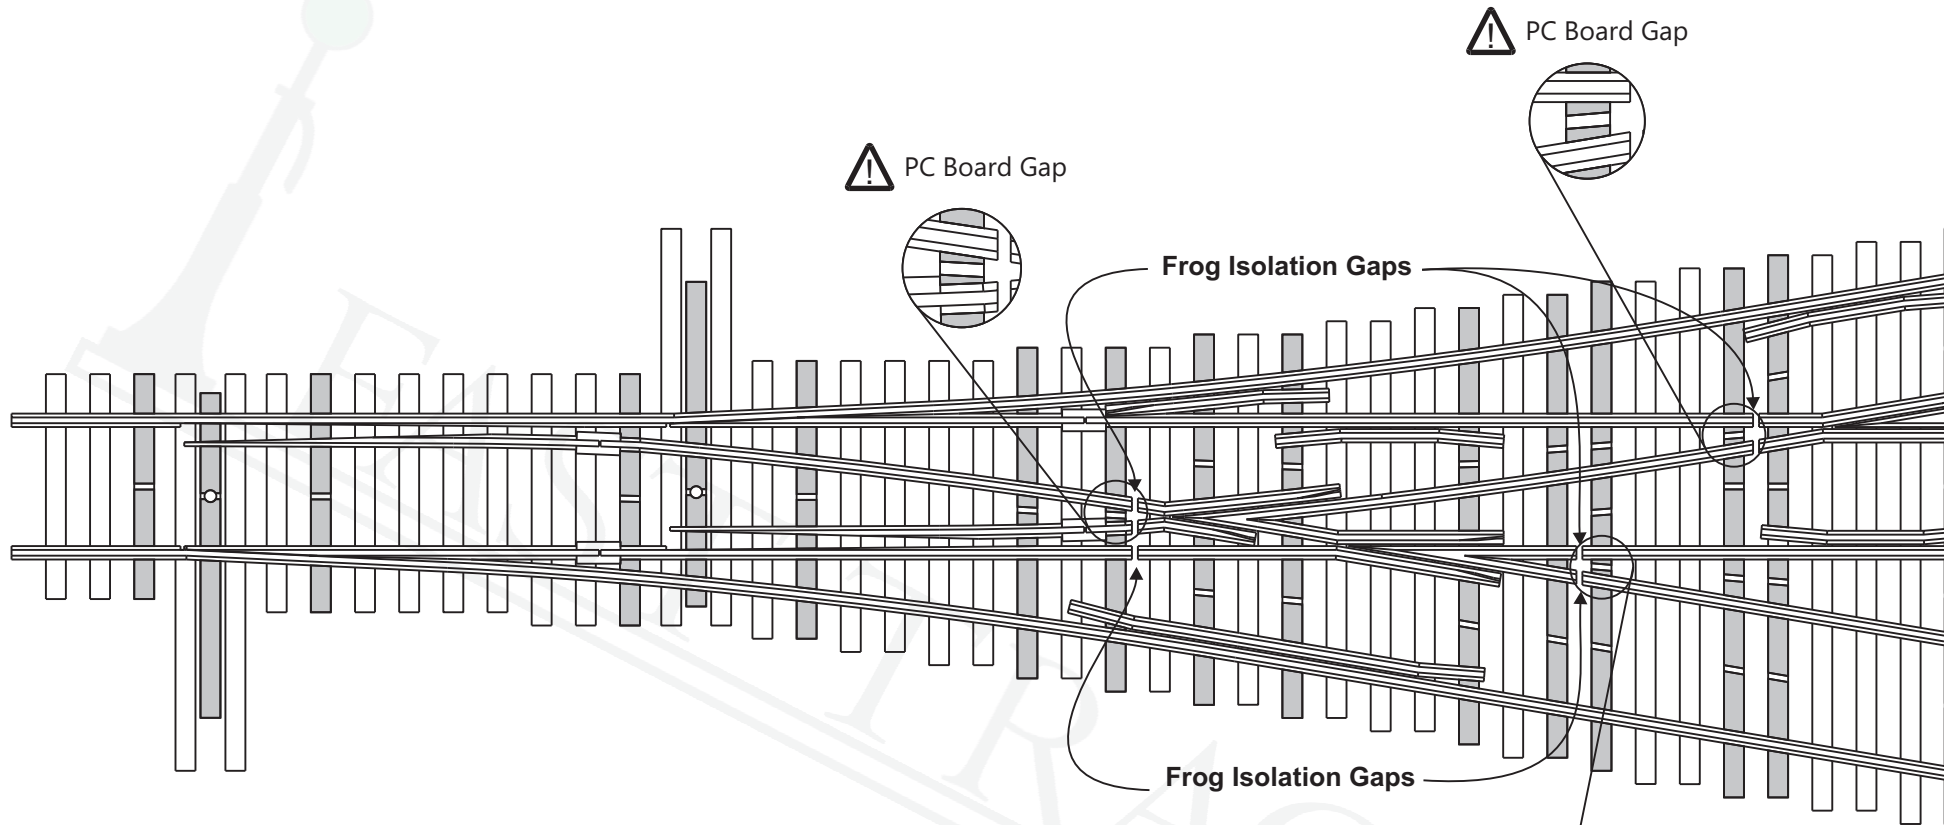

HO Scale, #6 Three Way Turnout Mirrored P/N: AF-HO-W2-6-MExx

⚠ PC Board Gap