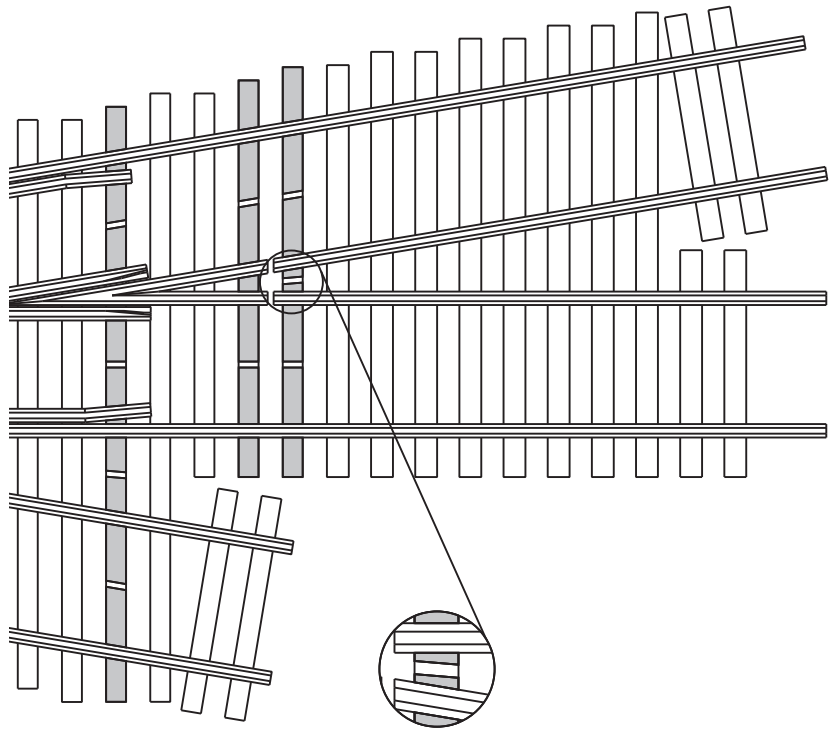

HO Scale, #6 Three Way Turnout Mirrored P/N: AF-HO-W2-6-MExx

⚠ PC Board Gap