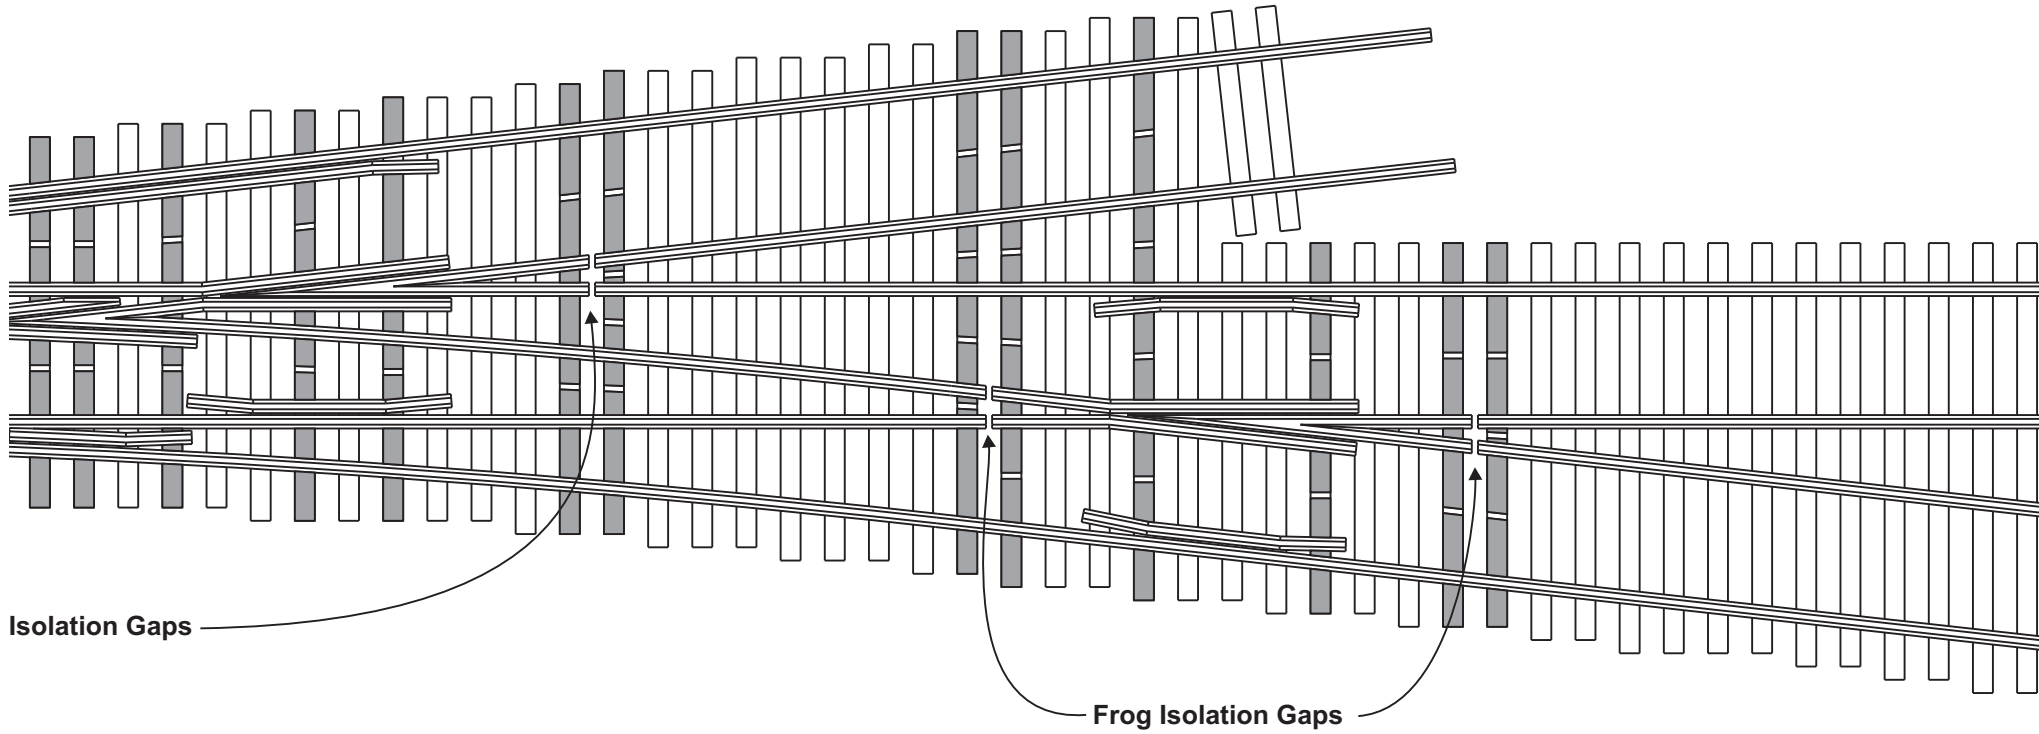

HO Scale, #9 Three-Way Turnout

P/N: AF-HO-W-9-MExx

Frog Isol:

www.handlaidtrack.com

All content copyright © 2017 Fast Tracks, All rights reserved.

(3, 1)