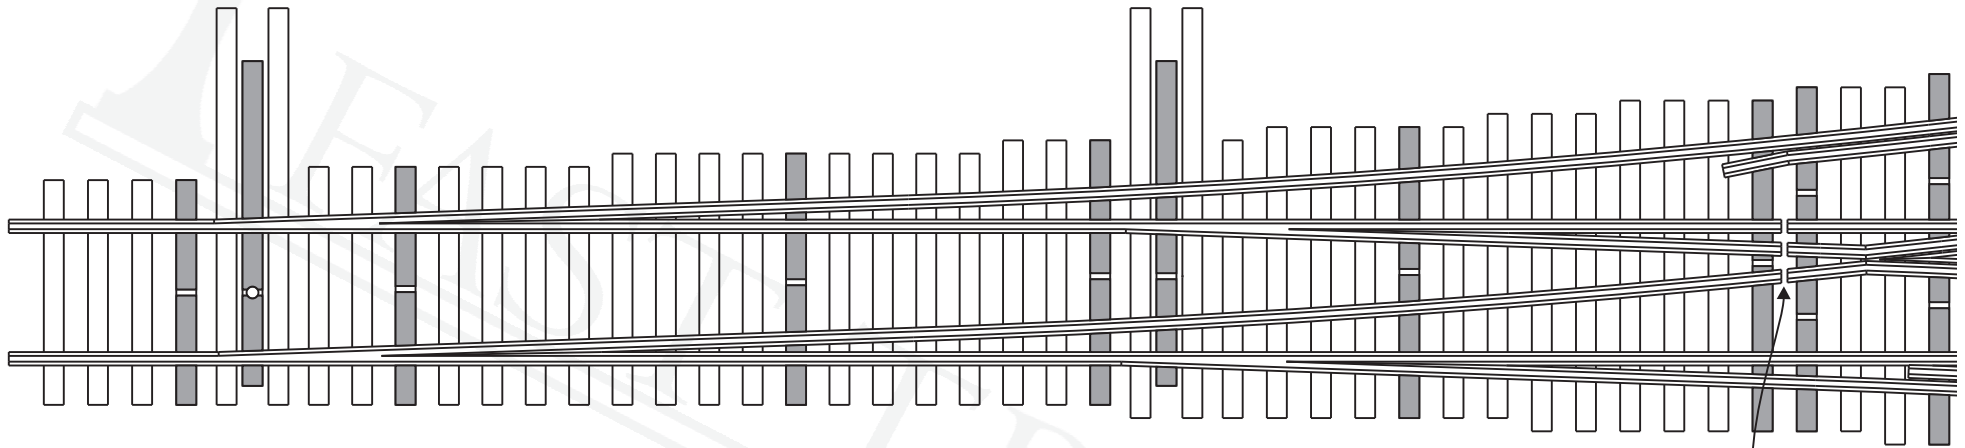

HO Scale, #9 Three-Way Turnout

P/N: AF-HO-W-9-MExx

Frog Isol:

www.handlaidtrack.com

All content copyright © 2017 Fast Tracks, All rights reserved.

(3, 1)