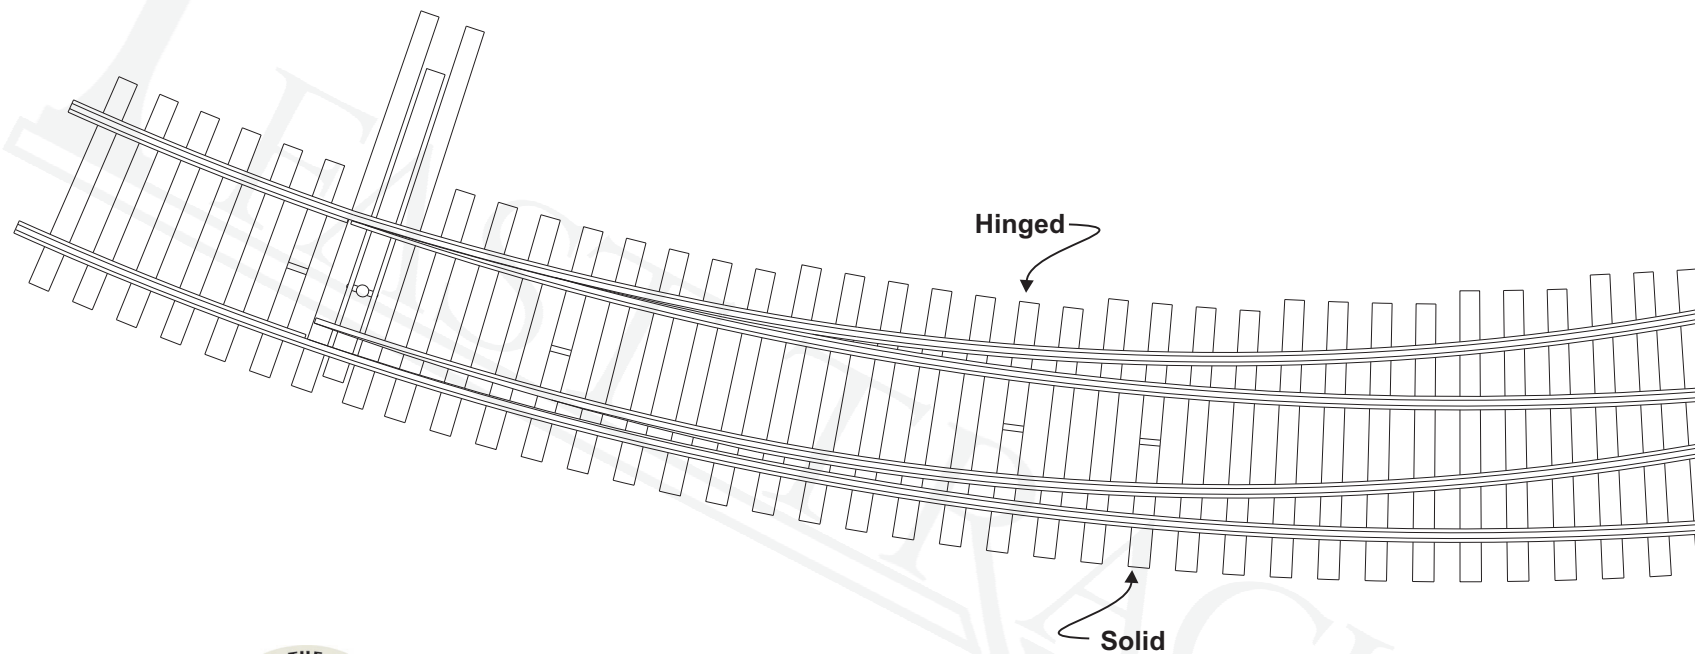

HO Scale, #8 Left Hand Curved Turnout 18"/15"R P/N: AF-HO-R-8-18-15-MExx

www.handlaidtrack.com

All content copyright © 2024 Fast Tracks, All rights reserved.