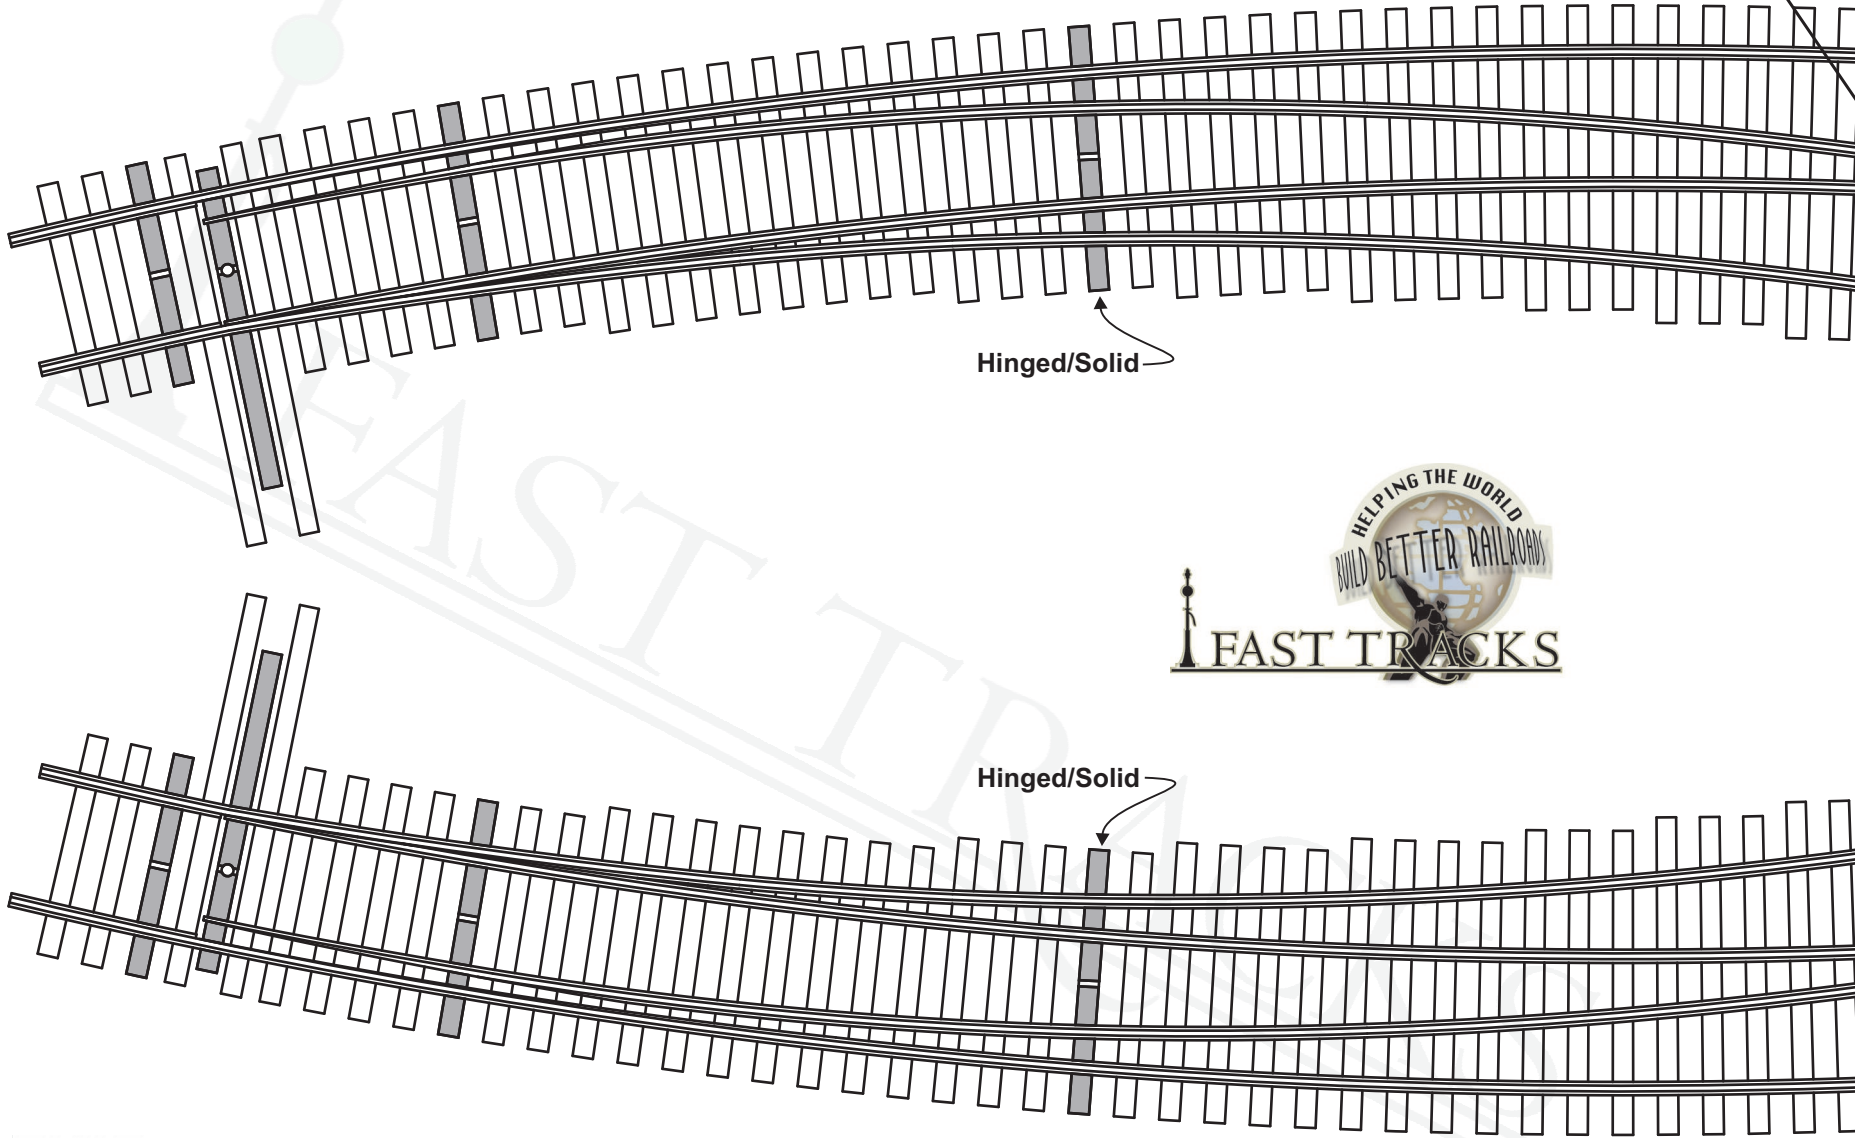

# HO Scale, #10 Curved Turnout 36/30"R P/N: AF-HO-R-10-MExx-36-30

[www.handlaidtrack.com](http://www.handlaidtrack.com)

All content copyright © 2014 Fast Tracks, All rights reserved.

(2, 1)

PC Board Gap

Frog Isolation Gaps

Frog Isolation Gaps

PC Board Gap