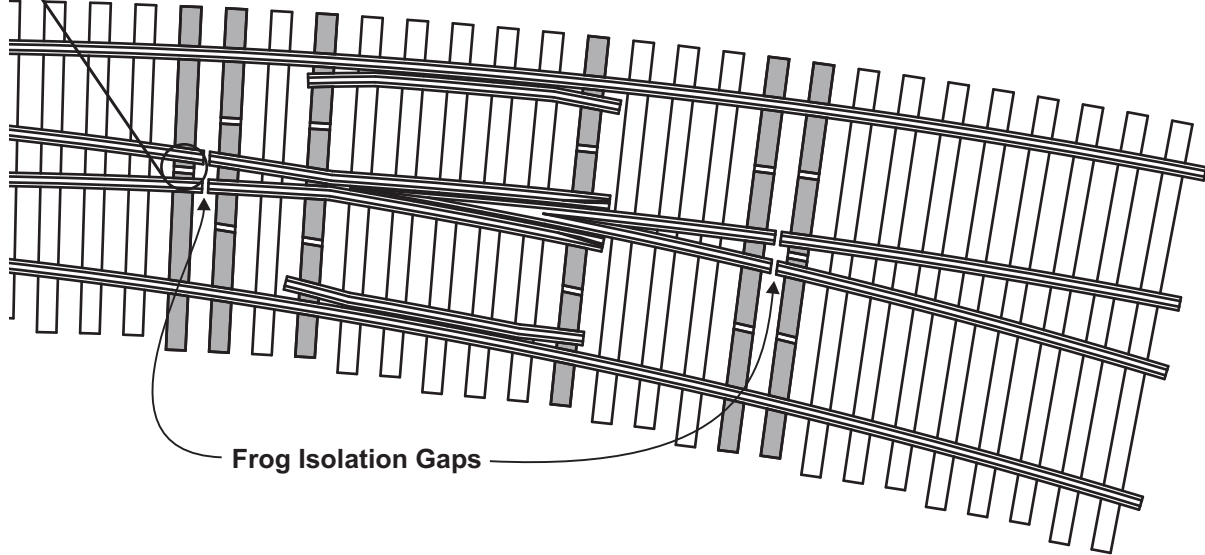

# HO Scale, #10 Curved Turnout 36/30"R P/N: AF-HO-R-10-MExx-36-30

[www.handlaidtrack.com](http://www.handlaidtrack.com)

All content copyright © 2014 Fast Tracks, All rights reserved.

(2, 1)

PC Board Gap

Frog Isolation Gaps

Frog Isolation Gaps

PC Board Gap