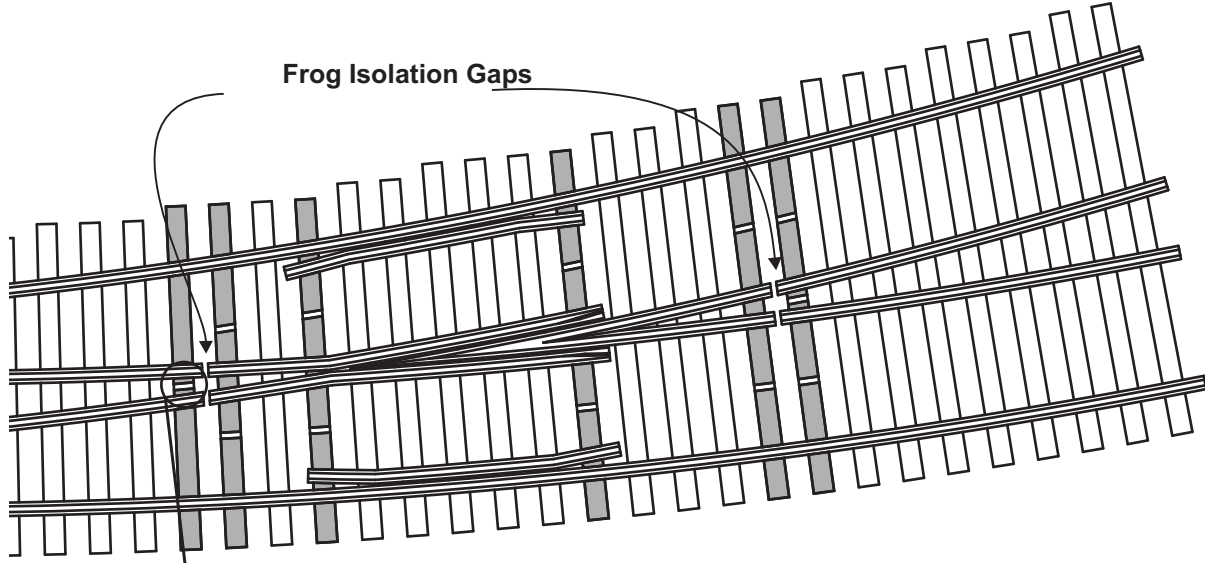

# HO Scale, #10 Curved Turnout 36/30"R P/N: AF-HO-R-10-MExx-36-30

[www.handlaidtrack.com](http://www.handlaidtrack.com)

All content copyright © 2014 Fast Tracks, All rights reserved.

(2, 1)

PC Board Gap

Frog Isolation Gaps

Frog Isolation Gaps

PC Board Gap