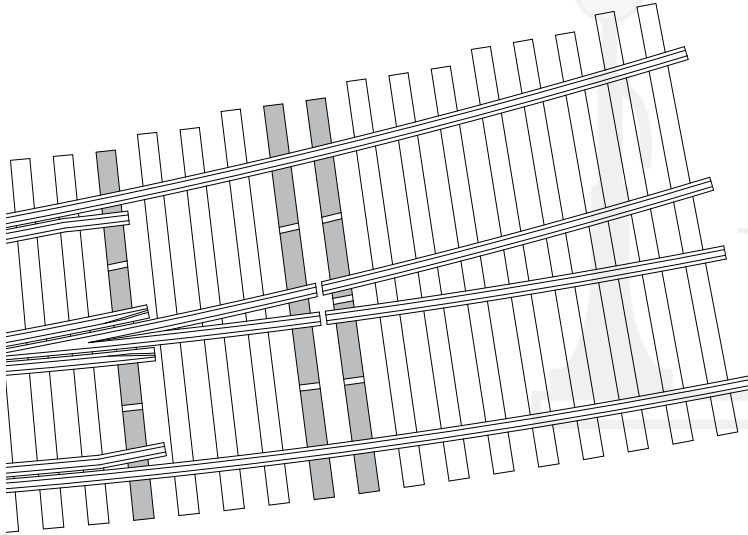

EAST TRACKS