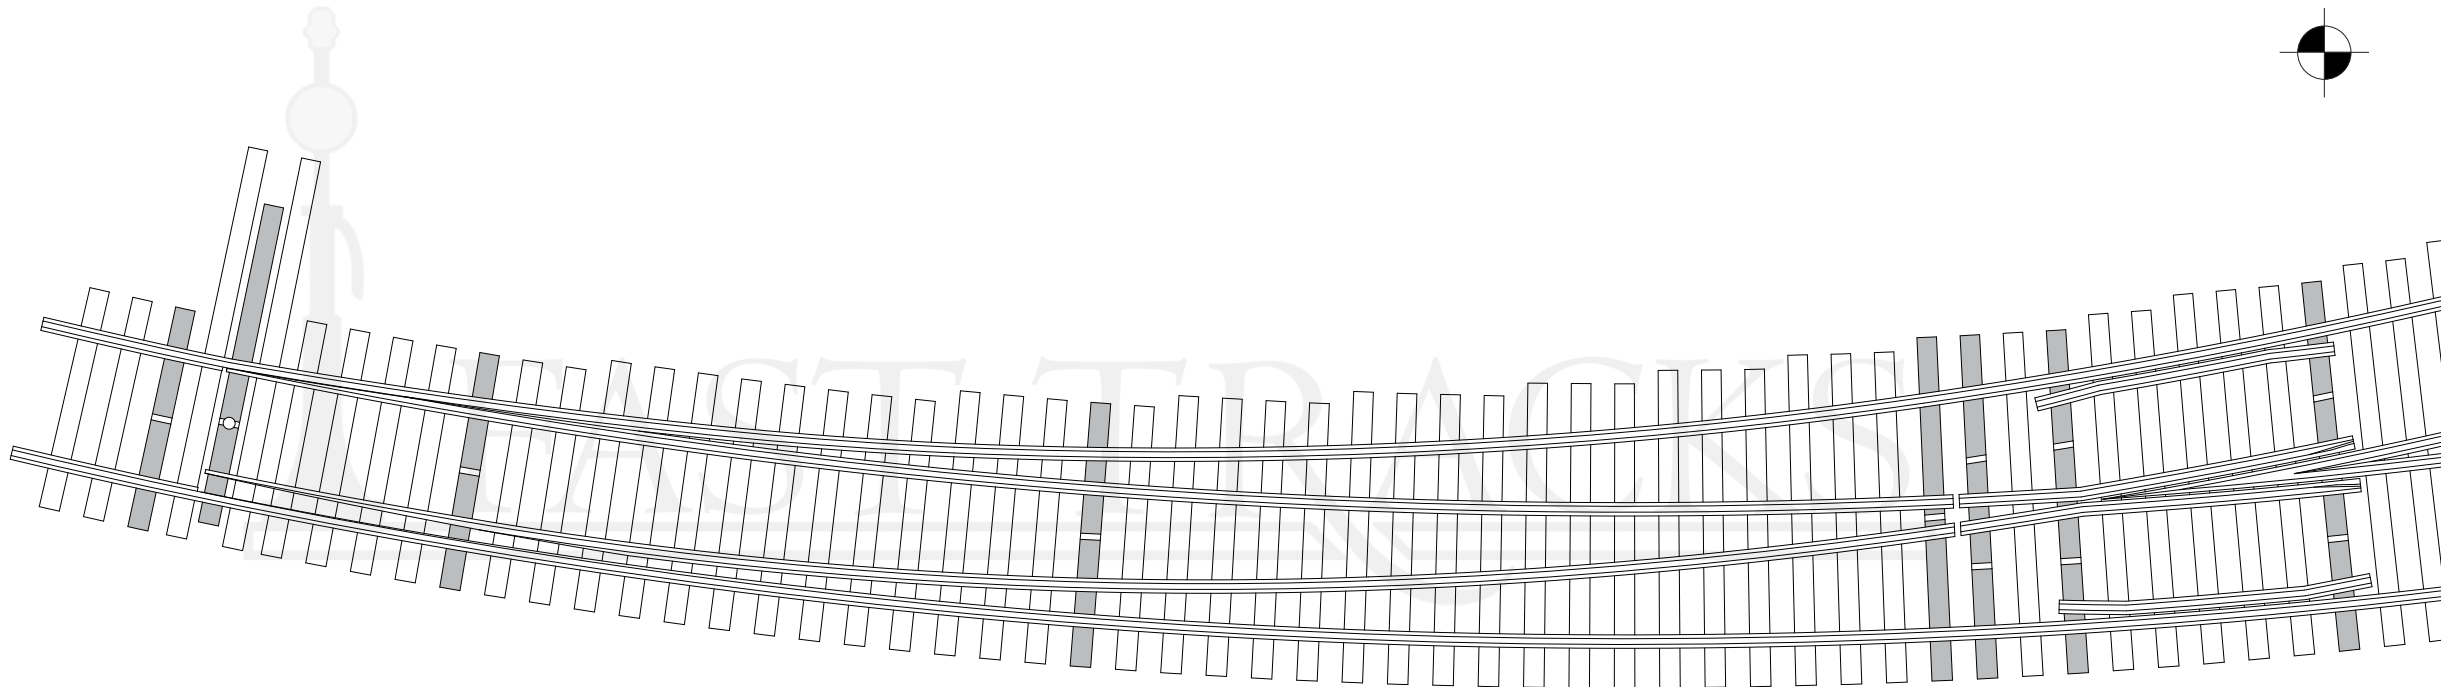

Notes:

1. The location of the rails is for reference only and should not be used for the placement of rail.
2. We are always updating and refining our printable tie templates. Always be sure that you are using the most recent version.
3. For a complete selection of up-to-date templates, visit us on the web at www.handlaidtrack.com.
4. Shaded ties indicate the location of the PC Board ties.
5. Gaps that are needed for DC and DCC compatibility are indicated with a blank area on the shaded ties.

DISCLAIMER: While we have made every effort to ensure that this template is accurate, we cannot guarantee it to be 100% free from errors or inaccuracies. This template is provided "as is" without warranty of any kind, either expressed or implied. FAST TRACKS & QUADICA DEVELOPMENTS INC, NOR ANY OF THEIR EMPLOYEES SHALL NOT BE LIABLE FOR ANY DAMAGES INCLUDING, BUT NOT LIMITED TO, DIRECT, INDIRECT, SPECIAL, INCIDENTAL OR CONSEQUENTIAL DAMAGES OR OTHER LOSSES ARISING OUT OF THE USE OF OR INABILITY TO USE THIS TEMPLATE. Of course, if errors are discovered, we certainly do appreciate it if you bring them to our attention.

Purchase all of the tools & supplies that you need to build this trackwork at www.handlaidtrack.com or call us toll free at 1-888-252-3895