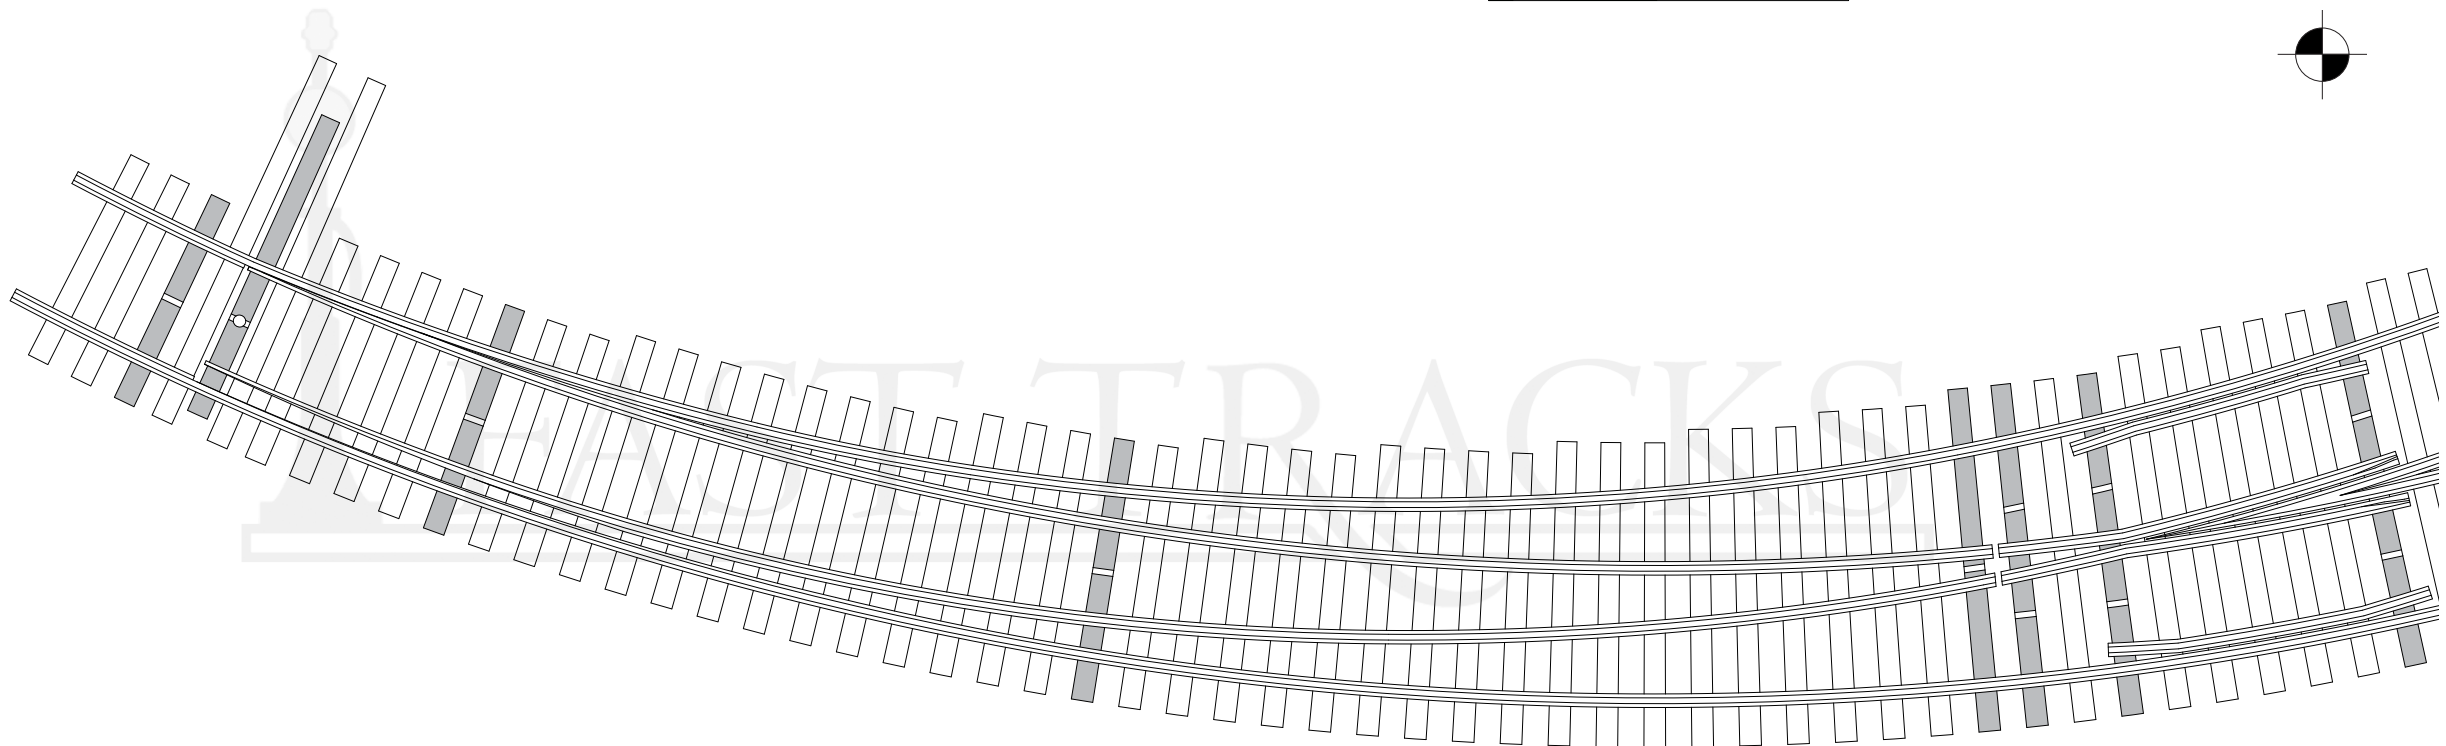

Notes:

1. The location of the rails is for reference only and should not be used for the placement of rail.
2. We are always updating and refining our printable tie templates. Always be sure that you are using the most recent version.
3. For a complete selection of up-to-date templates, visit us on the web at www.handlaidtrack.com.
4. Shaded ties indicate the location of the PC Board ties.
5. Gaps that are needed for DC and DCC compatibility are indicated with a blank area on the shaded ties.

DISCLAIMER: While we have made every effort to ensure that this template is accurate, we cannot guarantee it to be 100% free from errors or inaccuracies. This template is provided "as is" without warranty of any kind, either expressed or implied. FAST TRACKS & QUADICA DEVELOPMENTS INC, NOR ANY OF THEIR EMPLOYEES SHALL NOT BE LIABLE FOR ANY DAMAGES INCLUDING, BUT NOT LIMITED TO, DIRECT, INDIRECT, SPECIAL, INCIDENTAL OR CONSEQUENTIAL DAMAGES OR OTHER LOSSES ARISING OUT OF THE USE OF OR INABILITY TO USE THIS TEMPLATE. Of course, if errors are discovered, we certainly do appreciate it if you bring them to our attention.

Purchase all of the tools & supplies that you need to build this trackwork at www.handlaidtrack.com or call us toll free at 1-888-252-3895