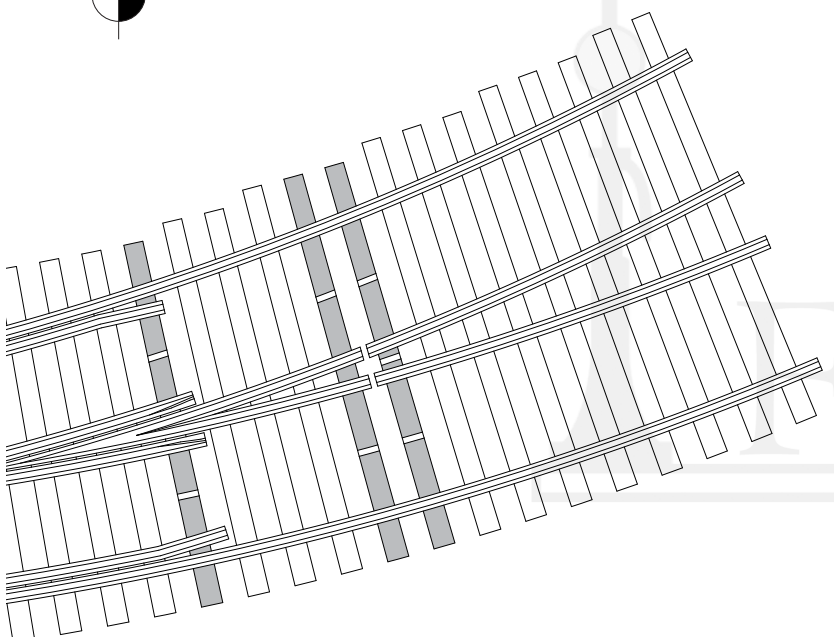

EAST TRACKS