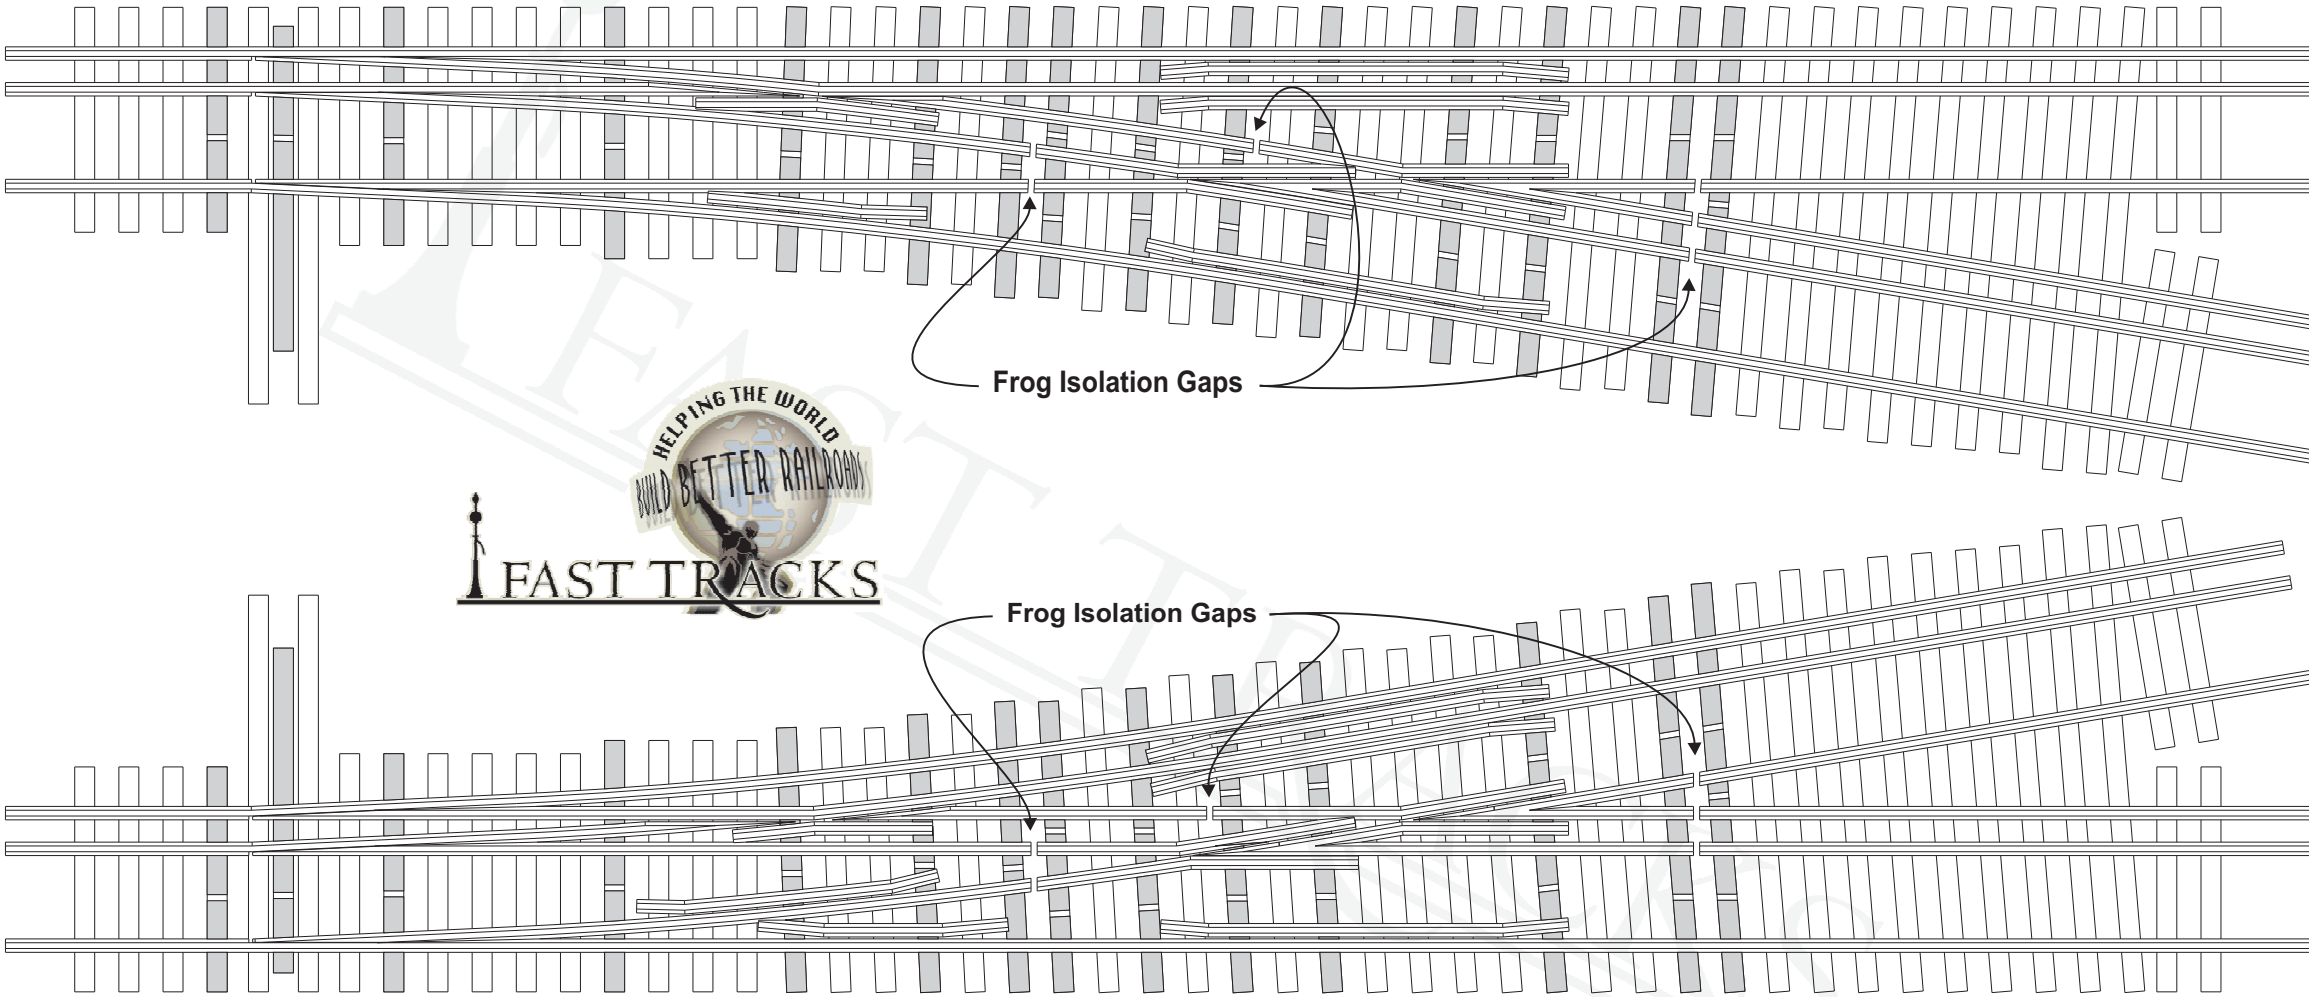

HO/HOn3.5, #6 Dual Gauge Turnout Narrow Gauge on Right

P/N: DF-HO-HON3.5-T-6-R-MExx

www.handlaidtrack.com All content copyright © 2014 Fast Tracks, All rights reserved.