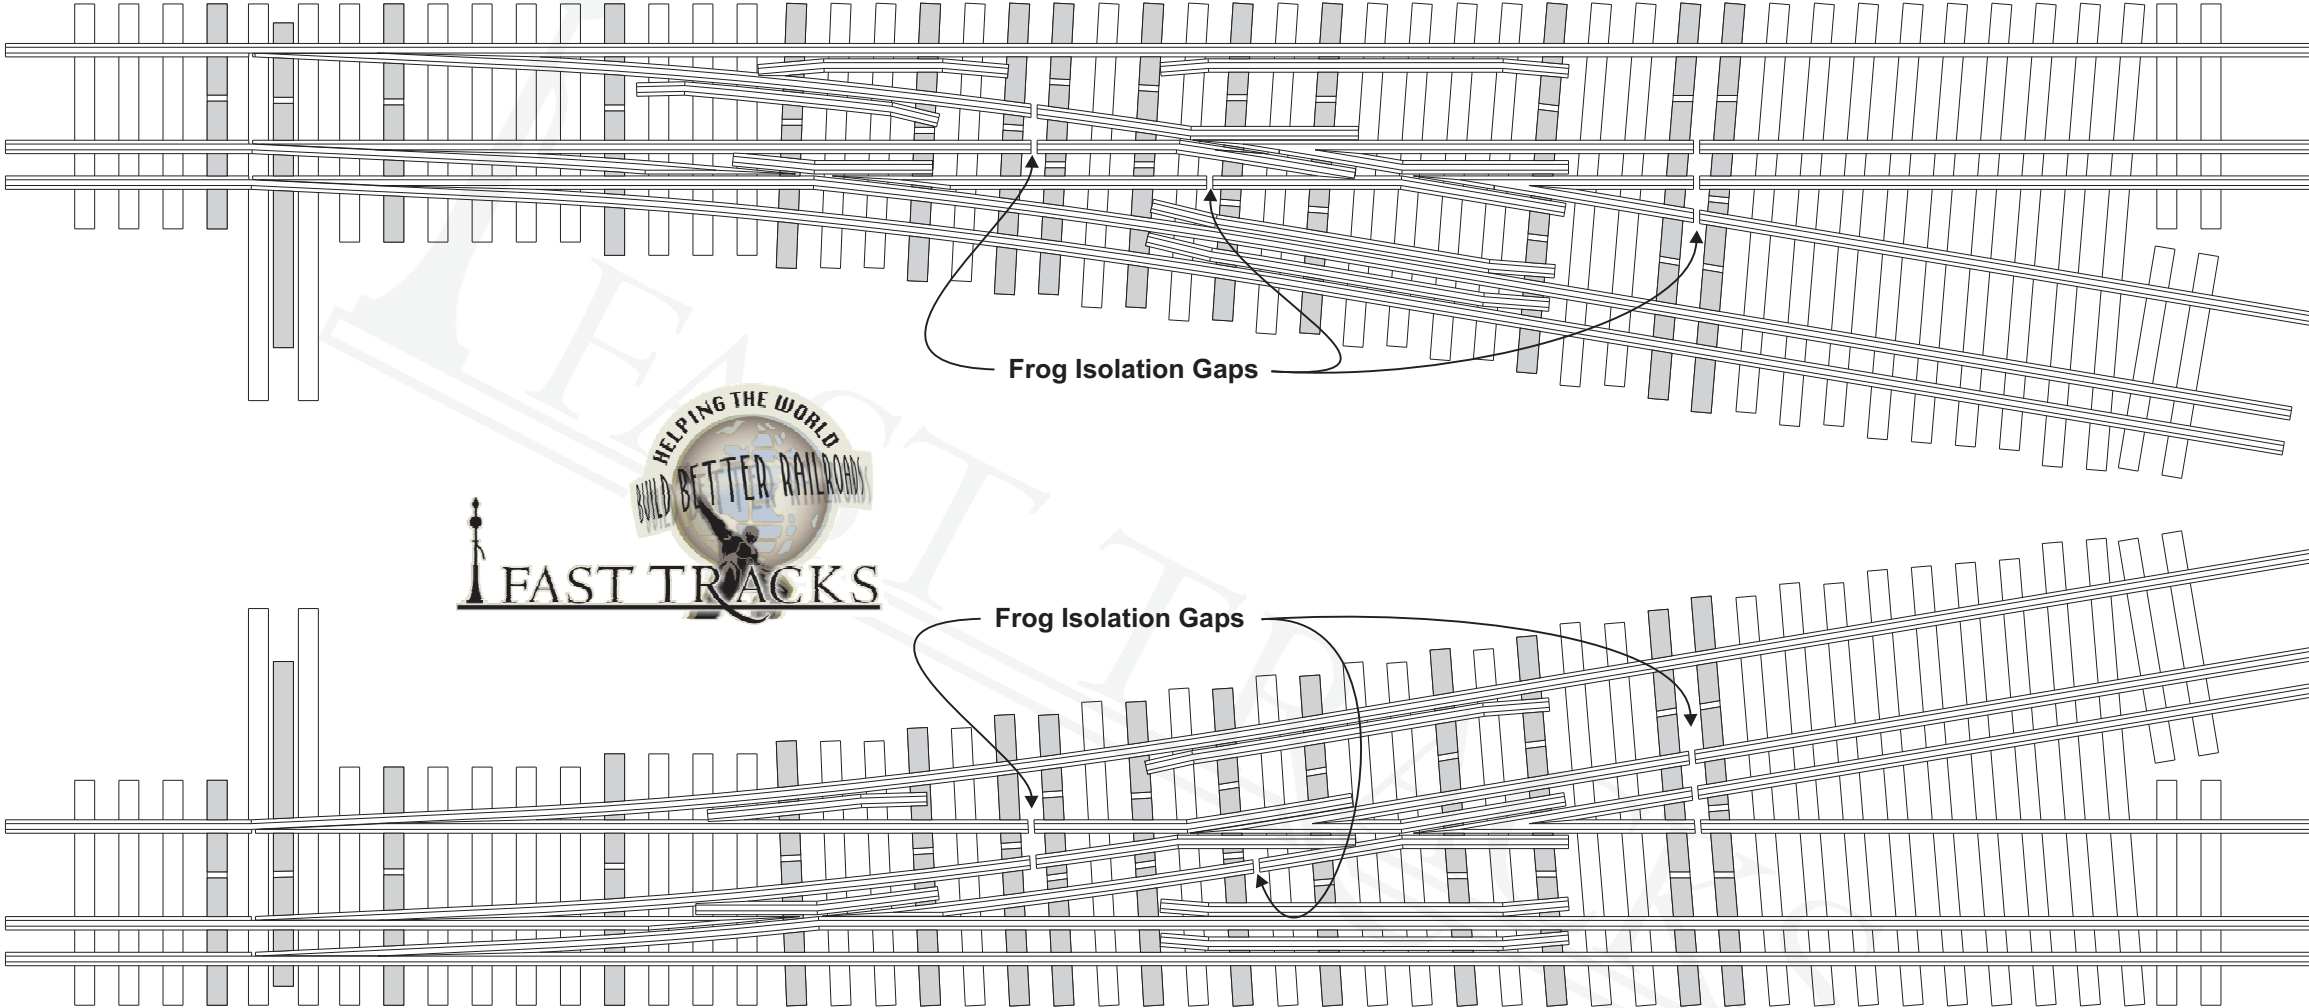

# HO/HOn3.5, #6 Dual Gauge Turnout Narrow Gauge on Left

P/N: DF-HO-HON3.5-T-6-L-MExx

Frog Isolation Gaps

[www.handlaidtrack.com](http://www.handlaidtrack.com) All content copyright © 2014 Fast Tracks, All rights reserved.