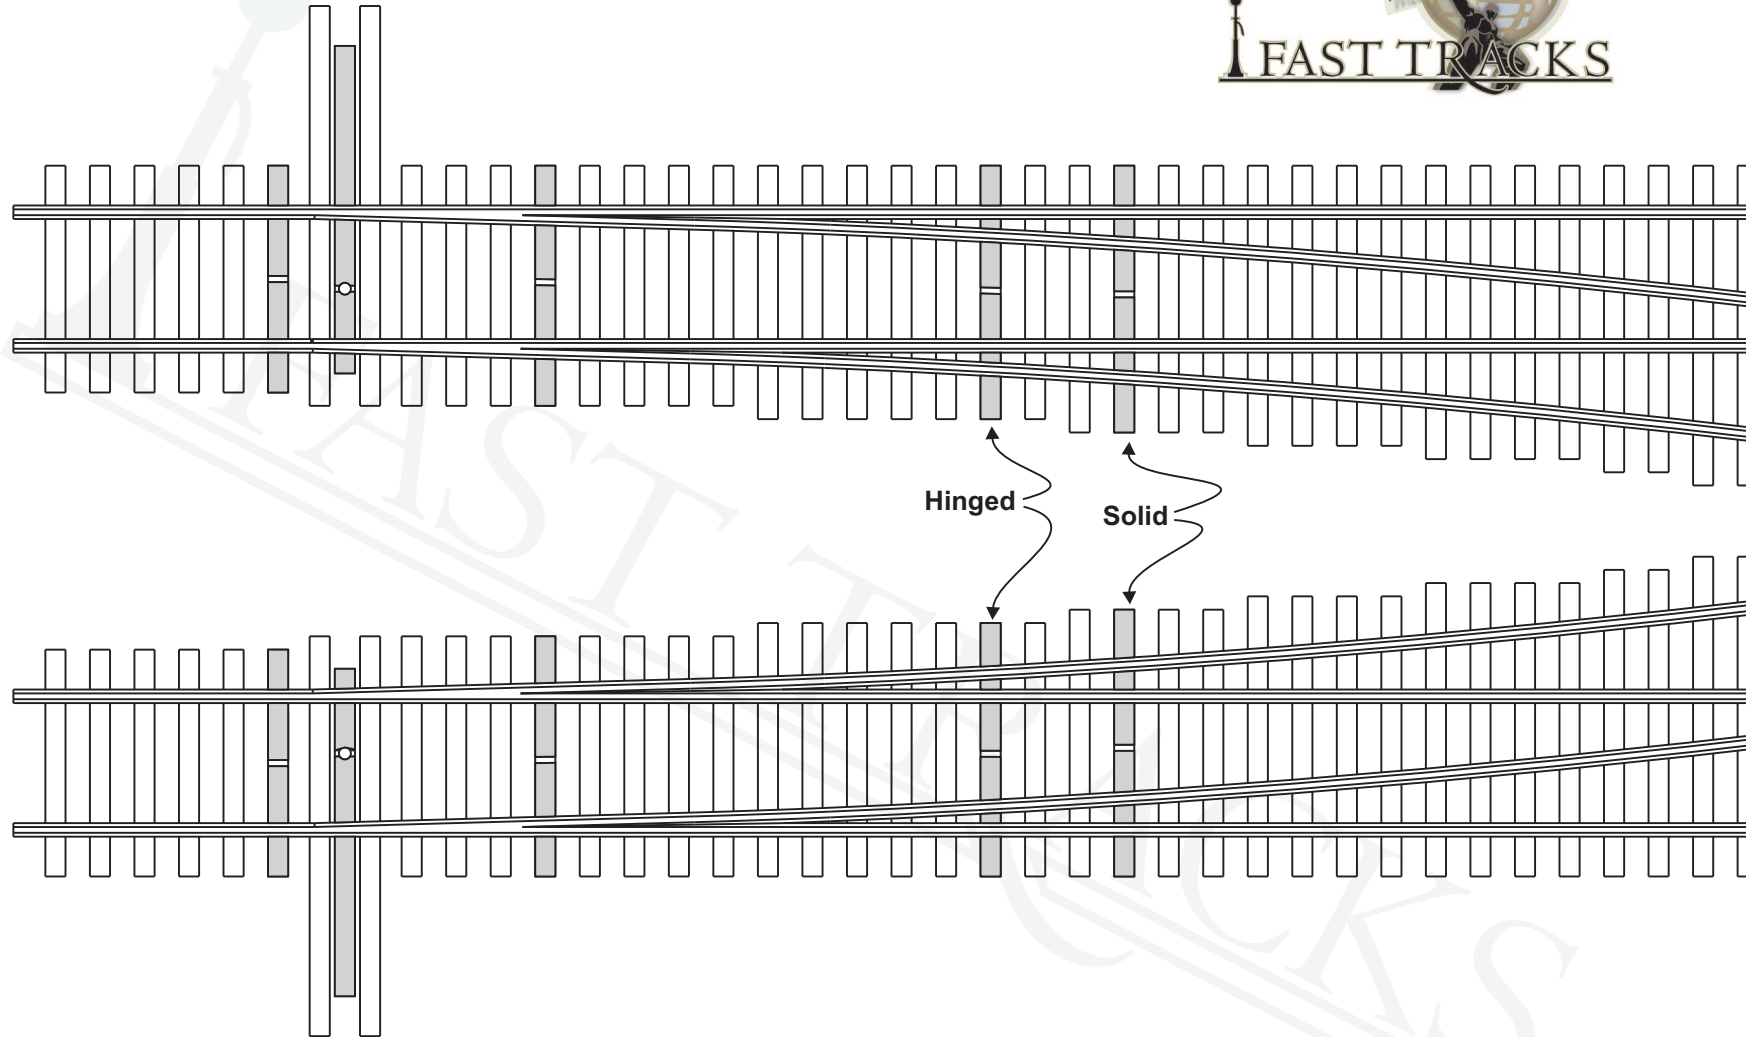

HO Scale, #8 Double Crossover 2.5" Center Spacing

P/N: AF-HO-C-8-2.5-MExx

www.handlaidtrack.com

All content copyright © 2012 Fast Tracks, All rights reserved.

Frog Isolation Gaps

Frog Isolation Gaps