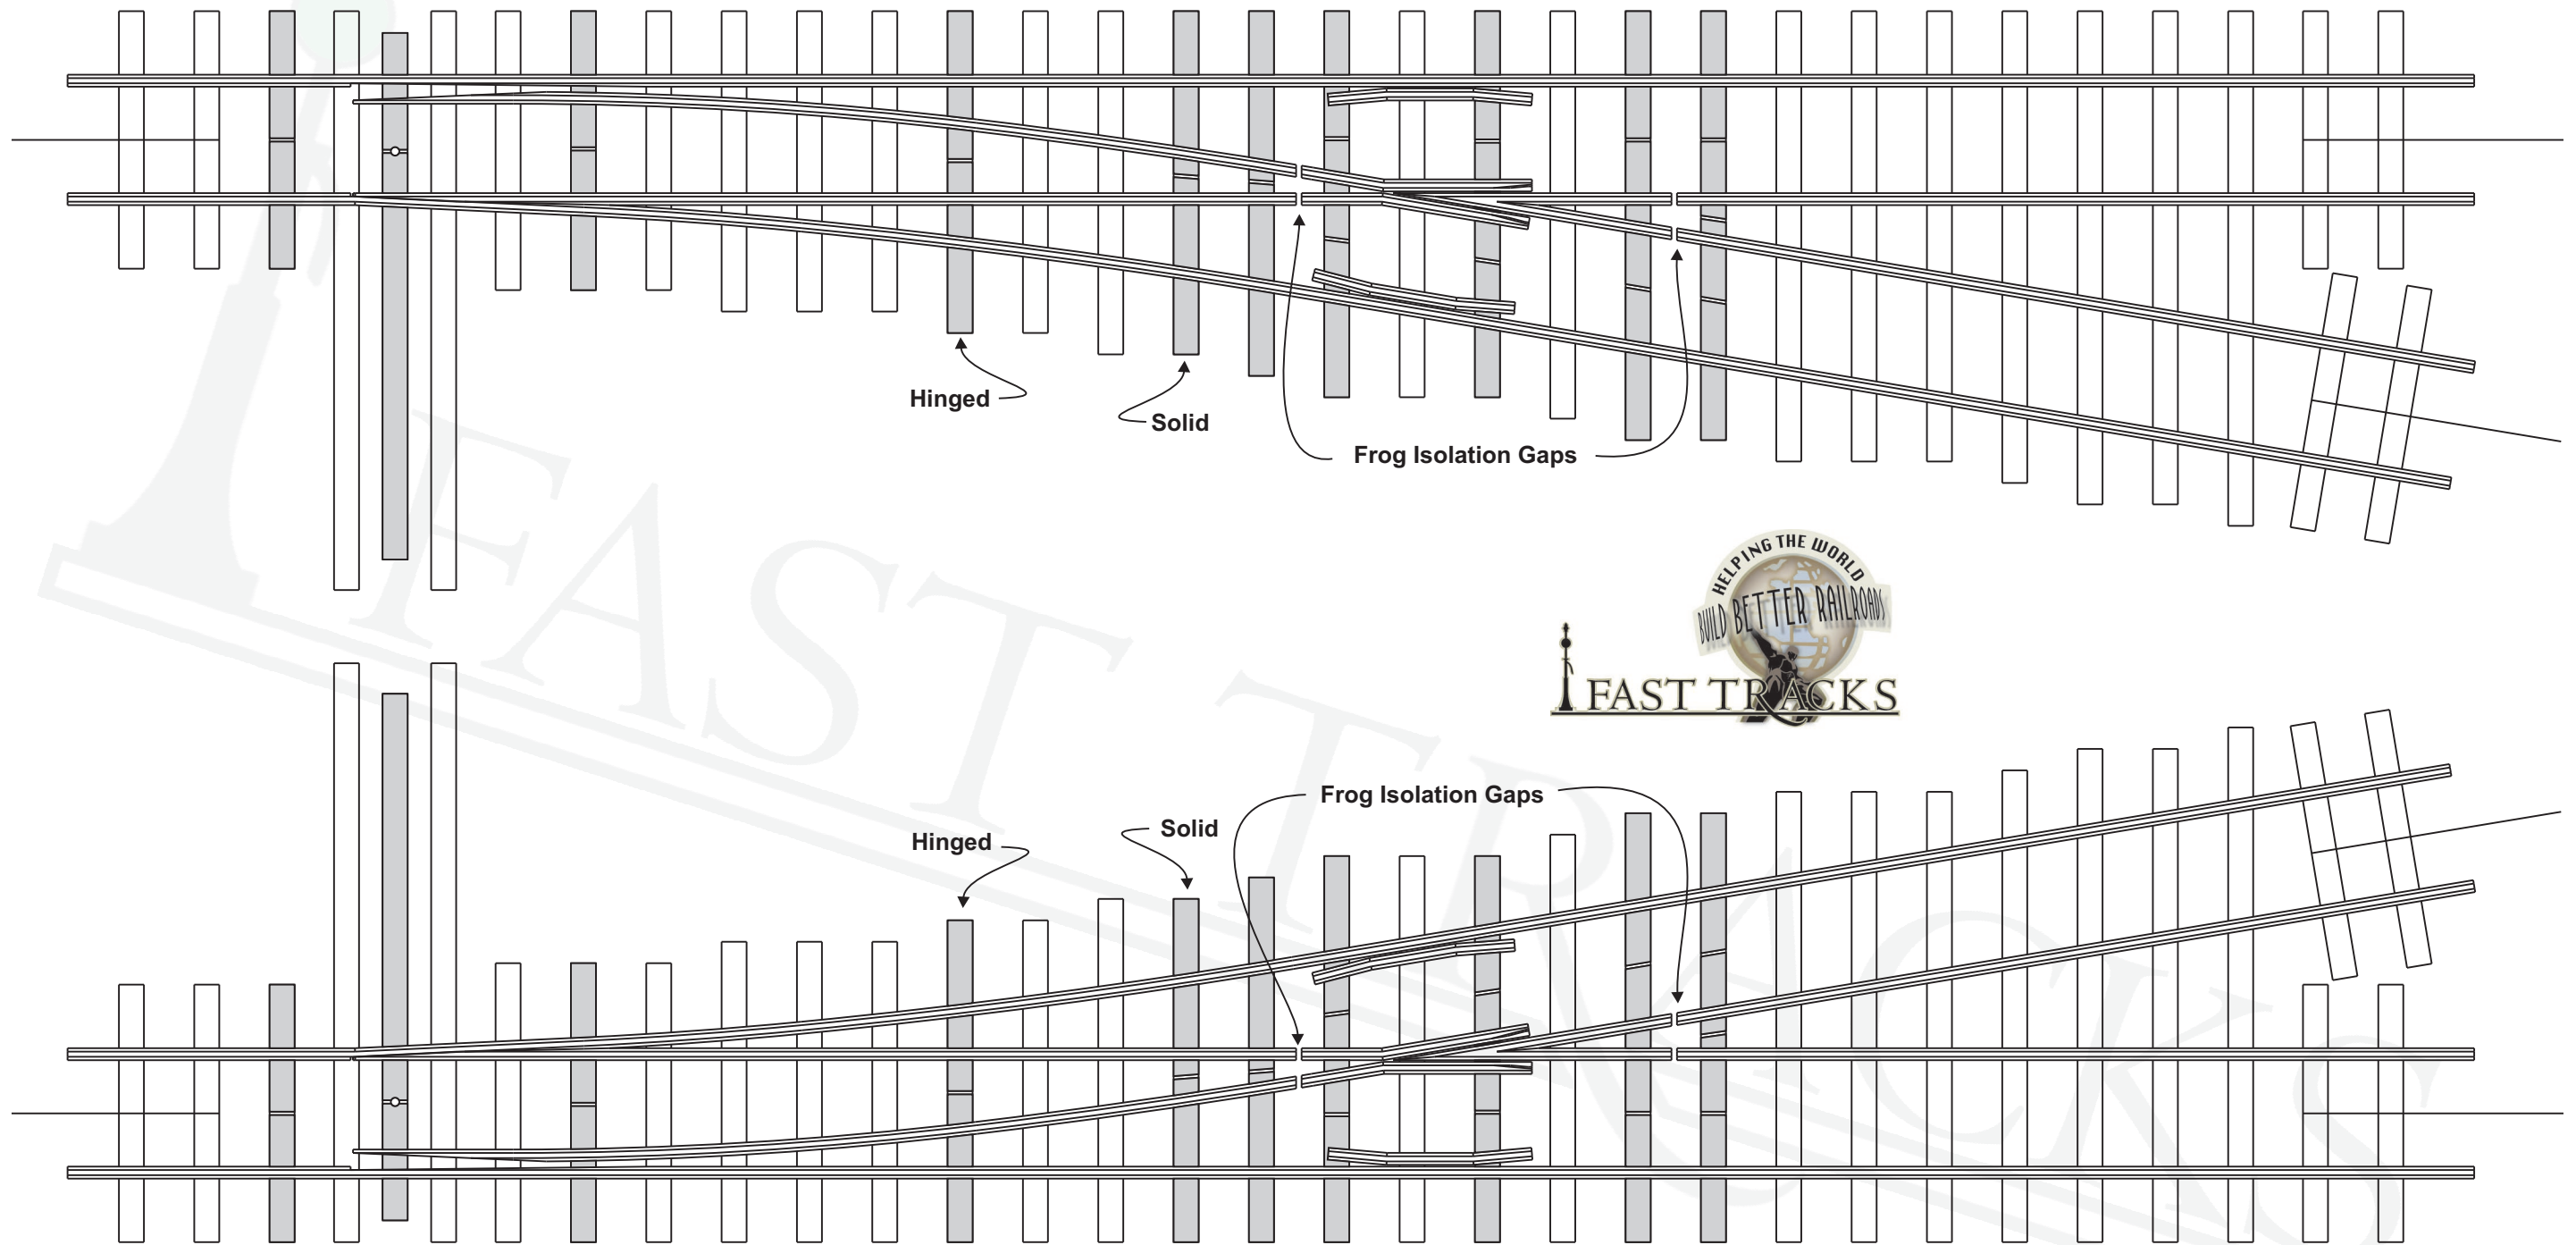

On30 #6 Turnout

P/N: AF-On30-T-6-MExx

www.handlaidtrack.com All content copyright © 2013 Fast Tracks, All rights reserved.