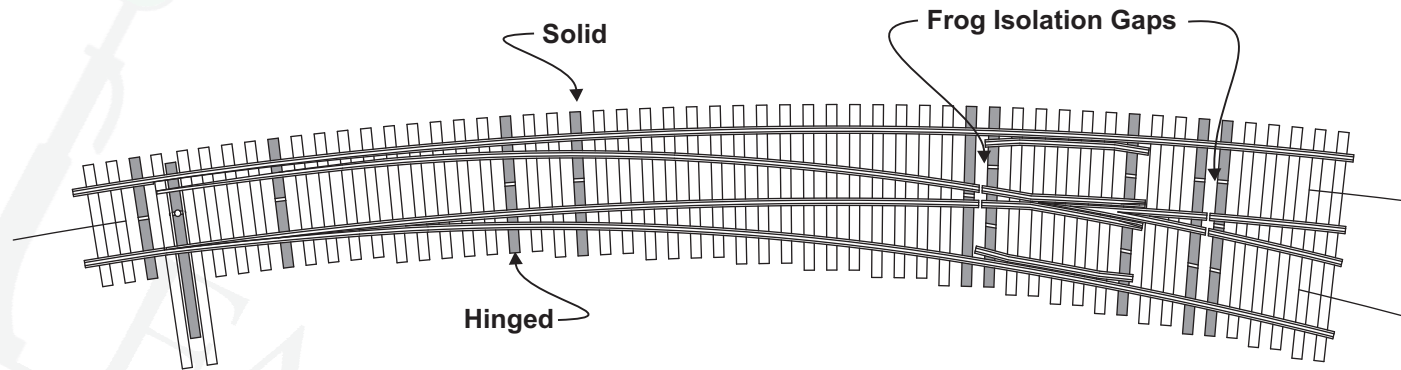

N Scale, #8 Curved Turnout 24/18"R

P/N: AF-N-R-8-ME_{xx}-24-18

www.handlaidtrack.com

All content copyright © 2015 Fast Tracks, All rights reserved.