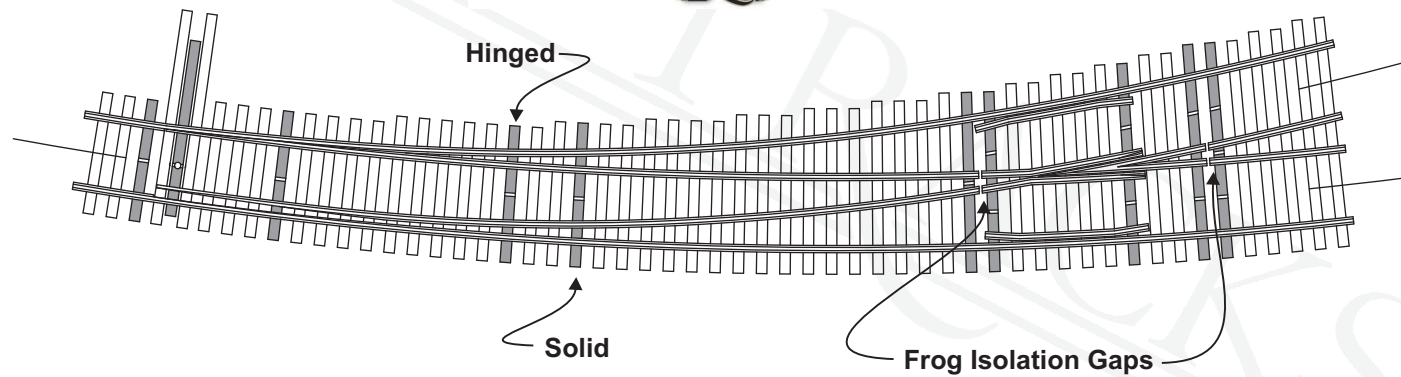

N Scale, #8 Curved Turnout 24/18"R

P/N: AF-N-R-8-ME_{xx}-24-18

www.handlaidtrack.com

All content copyright © 2015 Fast Tracks, All rights reserved.