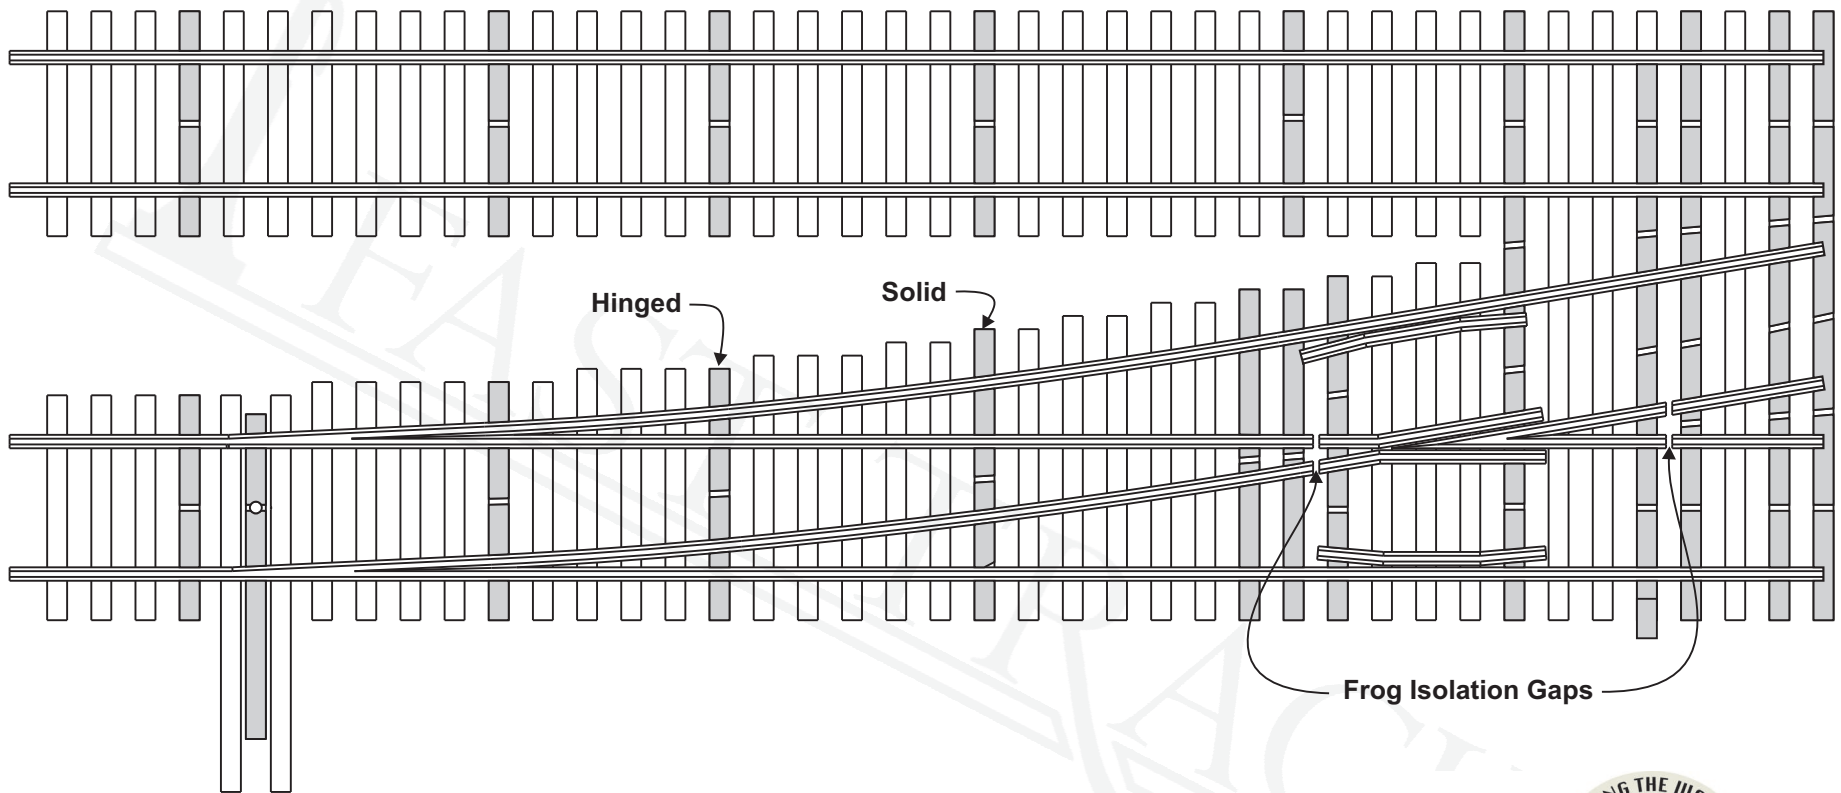

HO Scale, #6 Single Crossover Left Hand

P/N: LT-HO-V-6

www.handlaidtrack.com

All content copyright © 2012 Fast Tracks, All rights reserved.