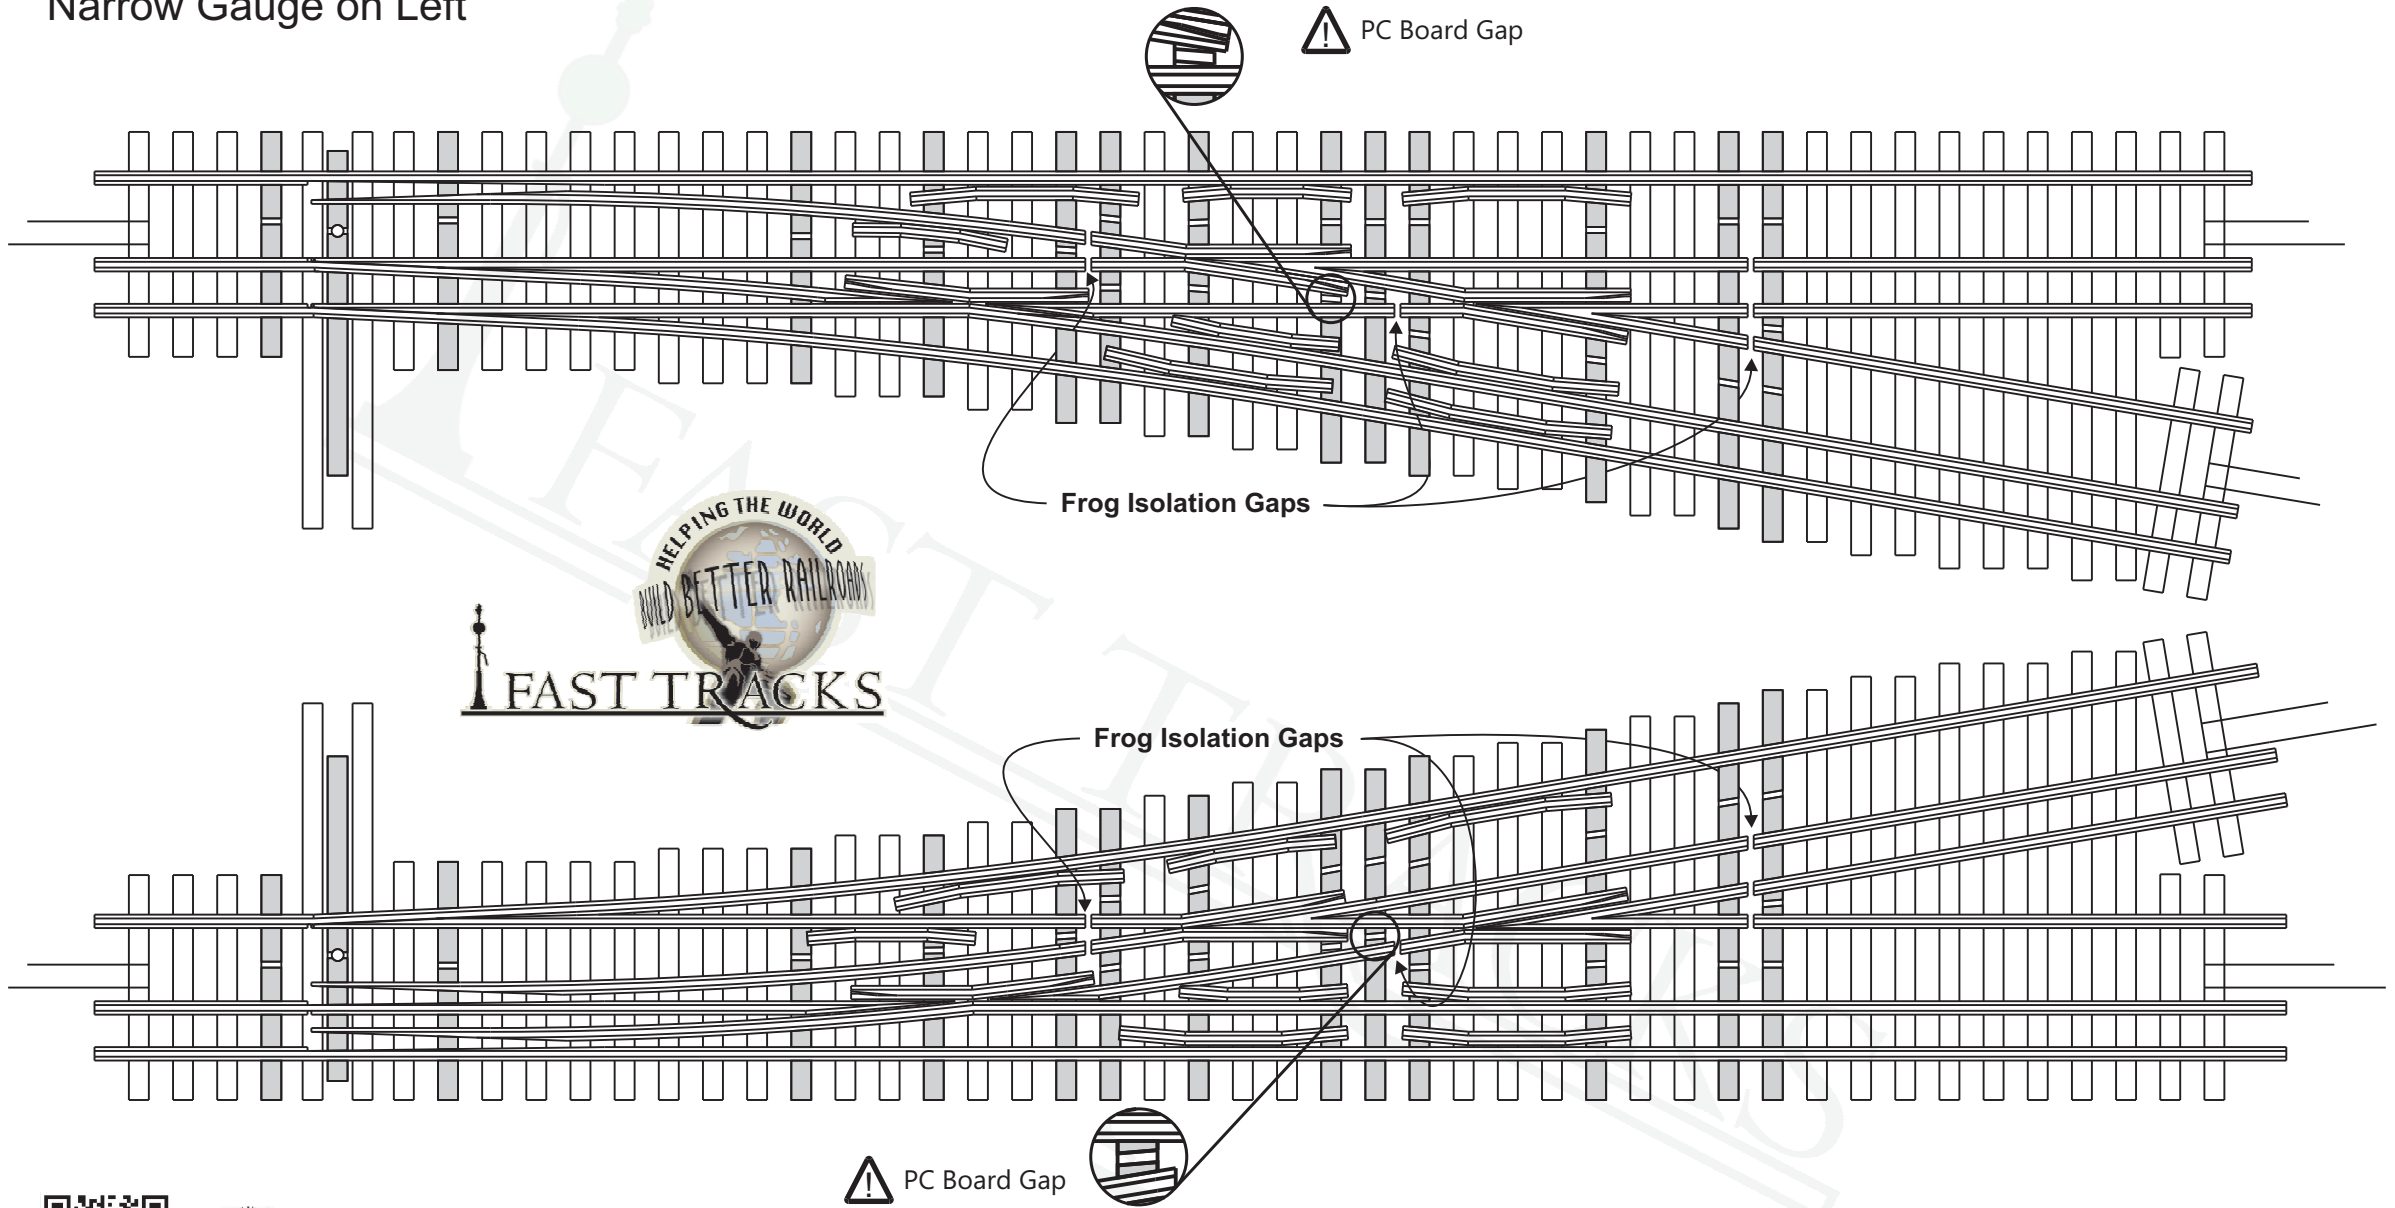

HO Scale, #6 Dual Gauge Turnout

P/N: DF-HO-HON3-T-6-L-MExx

Narrow Gauge on Left

www.handlaidtrack.com All content copyright © 2012 Fast Tracks, All rights reserved.

⚠ PC Board Gap